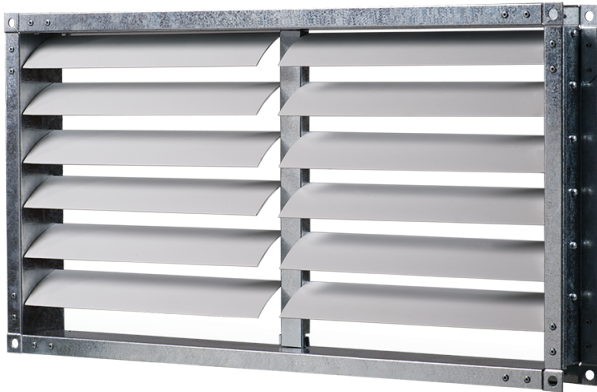

# VG (rectangular)

Gravity dampers

- Casing material: Galvanized steel

## Lineup

VG 40x20

VG 50x25

VG 50x30

VG 60x30

VG 60x35

VG 70x40

VG 80x50