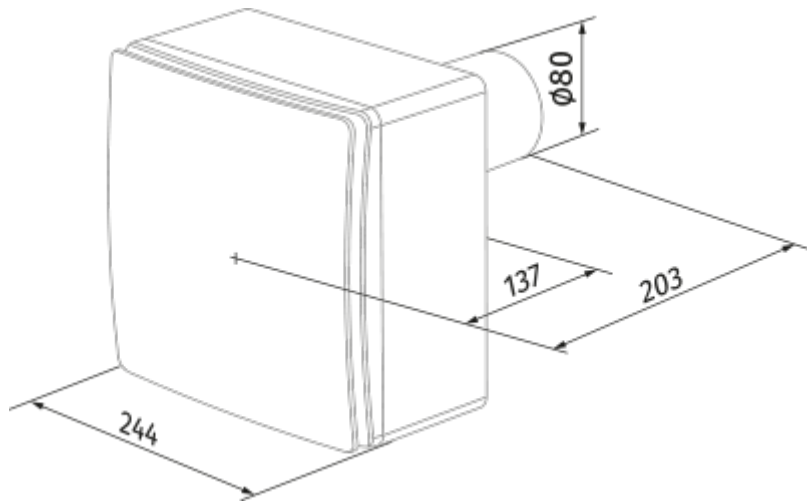

Valeo-E 75/100 K TR

Mono-pipe ventilation exhaust centrifugal fans

- Maximum airflow: 100
- Sound pressure level LpA at 3 m: 38
- Control: Wired control panel
- Casing material: Plastic
- Backdraft protection: Backdraft damper
- Motion sensor
- Timer: Built-in

	Unit of measurement	Valeo-E 75/100 K TR	
Connected air duct size	mm	80	
Speed	-	2	
Minimum supply voltage	V	220	
Maximum supply voltage	V	240	
Power supply frequency	Hz	50	
Rated power	W	24	29
Unit current	A	0.11	0.13
Maximum airflow	m ³ /h	75	100
Sound pressure level LpA at 3 m	dB(A)	29	38
Weight	kg	2.7	
Ambient air temperature min	°C	1	
Ambient air temperature max	°C	40	
Ingress protection rating	-	IP55	

Dimensions

Accessories

Other accessories

Name	Photo	Description
CDP-3/5		Multi-speed switch