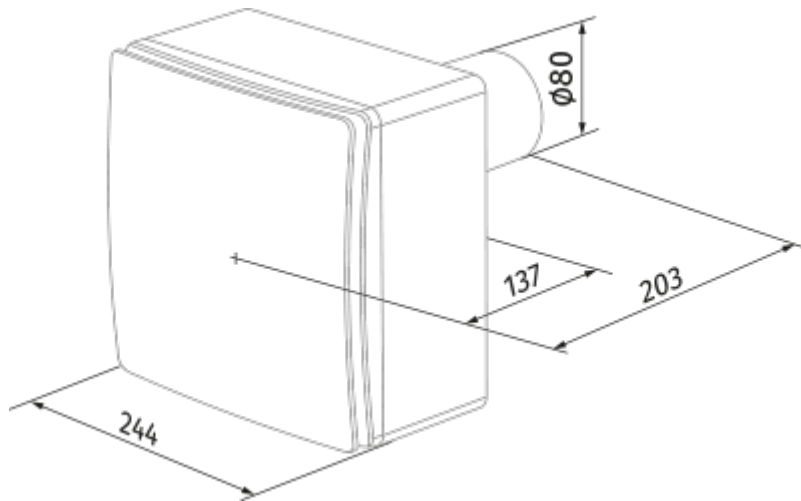

Valeo-E 75/100 K TR

Mono-pipe ventilation exhaust centrifugal fans

- Maximum airflow: 100
- Sound pressure level LpA at 3 m: 38
- Control: Wired control panel
- Casing material: Plastic
- Backdraft protection: Backdraft damper
- Motion sensor
- Timer: Built-in

	Unit of measurement	Valeo-E 75/100 K TR	
Connected air duct size	mm	80	
Speed	-	2	
Minimum supply voltage	V	220	
Maximum supply voltage	V	240	
Power supply frequency	Hz	50	
Rated power	W	24	29
Unit current	A	0.11	0.13
Maximum airflow	m ³ /h	75	100
Sound pressure level LpA at 3 m	dB(A)	29	38
Weight	kg	2.7	
Ambient air temperature min	°C	1	
Ambient air temperature max	°C	40	
Ingress protection rating	-	IP55	

Dimensions

Accessories

Other accessories

Name	Photo	Description
CDP-3/5		Multi-speed switch