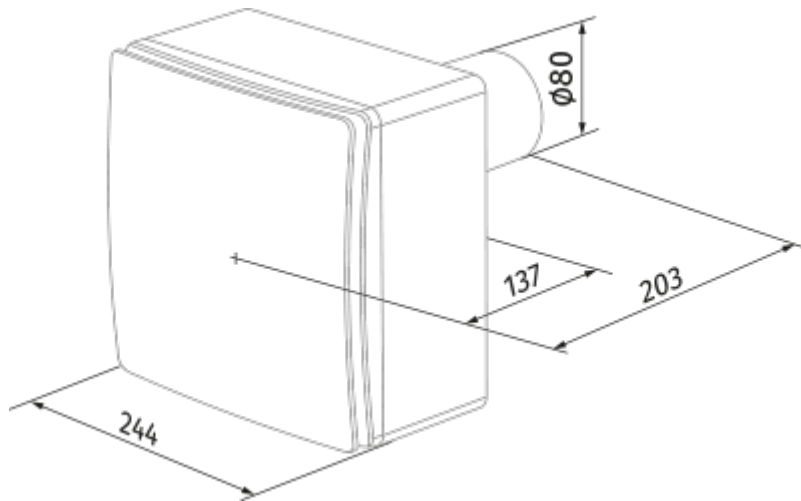

# Valeo-E 75/100 K T

Mono-pipe ventilation exhaust centrifugal fans

- Maximum airflow: 100
- Sound pressure level LpA at 3 m: 38
- Control: Wired control panel
- Casing material: Plastic
- Backdraft protection: Backdraft damper
- Timer: Built-in

	Unit of measurement	Valeo-E 75/100 K T	
Connected air duct size	mm	80	
Speed	-	2	
Minimum supply voltage	V	220	
Maximum supply voltage	V	240	
Power supply frequency	Hz	50	
Rated power	W	24	29
Unit current	A	0.11	0.13
Maximum airflow	m <sup>3</sup> /h	75	100
Sound pressure level LpA at 3 m	dB(A)	29	38
Weight	kg	2.7	
Ambient air temperature min	°C	1	
Ambient air temperature max	°C	40	
Ingress protection rating	-	IP55	

## Dimensions