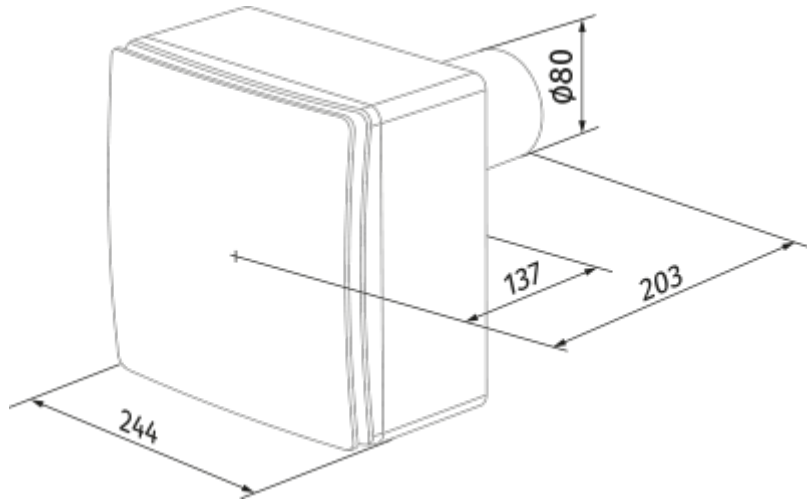

Valeo-E 75/100 K T

Mono-pipe ventilation exhaust centrifugal fans

- Maximum airflow: 100
- Sound pressure level LpA at 3 m: 38
- Control: Wired control panel
- Casing material: Plastic
- Backdraft protection: Backdraft damper
- Timer: Built-in

	Unit of measurement	Valeo-E 75/100 K T	
Connected air duct size	mm	80	
Speed	-	2	
Minimum supply voltage	V	220	
Maximum supply voltage	V	240	
Power supply frequency	Hz	50	
Rated power	W	24	29
Unit current	A	0.11	0.13
Maximum airflow	m ³ /h	75	100
Sound pressure level LpA at 3 m	dB(A)	29	38
Weight	kg	2.7	
Ambient air temperature min	°C	1	
Ambient air temperature max	°C	40	
Ingress protection rating	-	IP55	

Dimensions

Accessories

Other accessories

Name	Photo	Description
CDP-3/5		Multi-speed switch