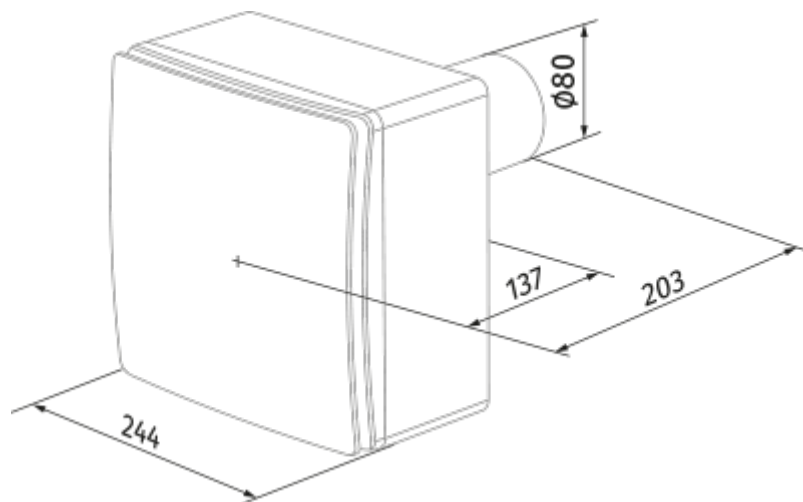

# Valeo-E 75/100 K I

Mono-pipe ventilation exhaust centrifugal fans

- Maximum airflow: 100
- Sound pressure level LpA at 3 m: 38
- Control: Wired control panel
- Casing material: Plastic
- Backdraft protection: Backdraft damper

	Unit of measurement	Valeo-E 75/100 K I	
Connected air duct size	mm	80	
Speed	-	2	
Minimum supply voltage	V	220	
Maximum supply voltage	V	240	
Power supply frequency	Hz	50	
Rated power	W	24	29
Unit current	A	0.11	0.13
Maximum airflow	m <sup>3</sup> /h	75	100
Sound pressure level LpA at 3 m	dB(A)	29	38
Weight	kg	2.7	
Ambient air temperature min	°C	1	
Ambient air temperature max	°C	40	
Ingress protection rating	-	IP55	

## Dimensions