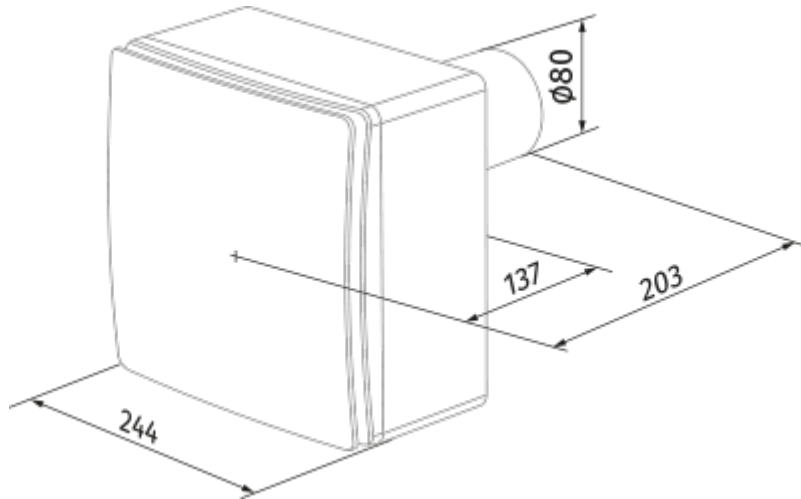

# Valeo-E 75/100 K H

Mono-pipe ventilation exhaust centrifugal fans

- Maximum airflow: 100
- Sound pressure level LpA at 3 m: 38
- Control: Wired control panel
- Casing material: Plastic
- Backdraft protection: Backdraft damper
- Humidity sensor: Built-in

	Unit of measurement	Valeo-E 75/100 K H	
Connected air duct size	mm	80	
Speed	-	2	
Minimum supply voltage	V	220	
Maximum supply voltage	V	240	
Power supply frequency	Hz	50	
Rated power	W	24	29
Unit current	A	0.11	0.13
Maximum airflow	m <sup>3</sup> /h	75	100
Sound pressure level LpA at 3 m	dB(A)	29	38
Weight	kg	2.7	
Ambient air temperature min	°C	1	
Ambient air temperature max	°C	40	
Ingress protection rating	-	IP55	

## Dimensions