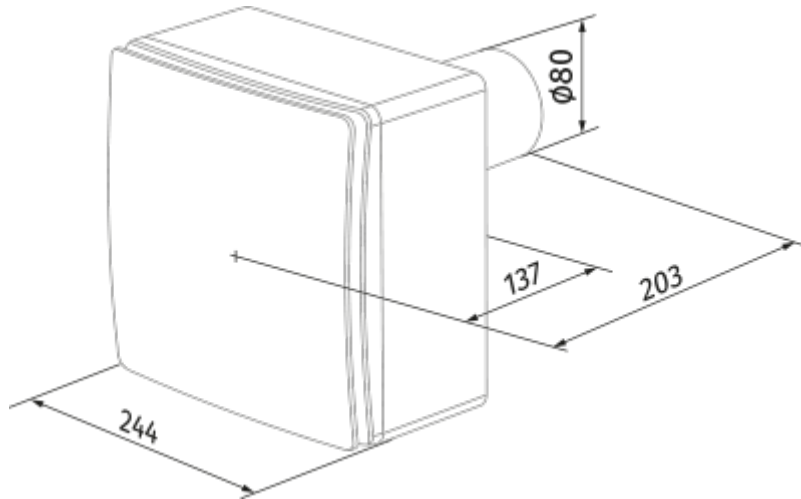

## Valeo-E 75/100 K

Mono-pipe ventilation exhaust centrifugal fans

- Maximum airflow: 100
- Sound pressure level LpA at 3 m: 38
- Control: Wired control panel
- Casing material: Plastic
- Backdraft protection: Backdraft damper

	Unit of measurement	Valeo-E 75/100 K	
Connected air duct size	mm	80	
Speed	-	2	
Minimum supply voltage	V	220	
Maximum supply voltage	V	240	
Power supply frequency	Hz	50	
Rated power	W	24	29
Unit current	A	0.11	0.13
Maximum airflow	m <sup>3</sup> /h	75	100
Sound pressure level LpA at 3 m	dB(A)	29	38
Weight	kg	2.7	
Ambient air temperature min	°C	1	
Ambient air temperature max	°C	40	
Ingress protection rating	-	IP55	

### Dimensions