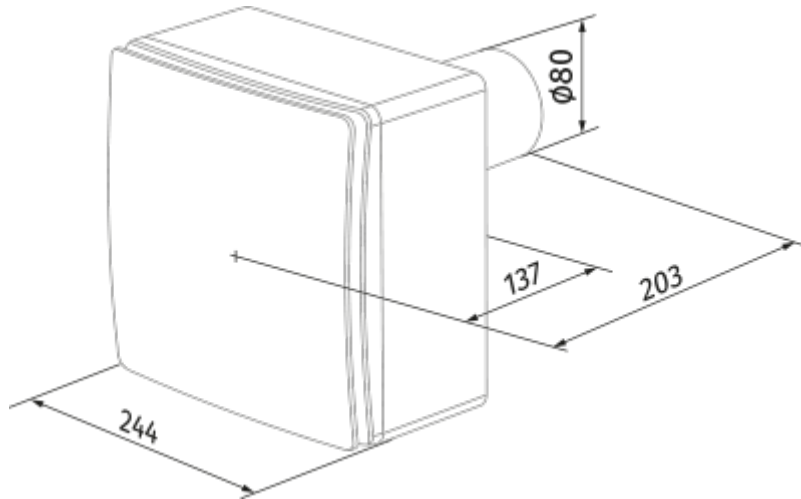

## Valeo-E 35/60 K T

Mono-pipe ventilation exhaust centrifugal fans

- Maximum airflow: 63
- Sound pressure level LpA at 3 m: 36
- Control: Wired control panel
- Casing material: Plastic
- Backdraft protection: Backdraft damper
- Timer: Built-in

	Unit of measurement	Valeo-E 35/60 K T	
Connected air duct size	mm	80	
Speed	-	2	
Minimum supply voltage	V	220	
Maximum supply voltage	V	240	
Power supply frequency	Hz	50	
Rated power	W	15	25
Unit current	A	0.12	0.14
Maximum airflow	m <sup>3</sup> /h	35	63
Sound pressure level LpA at 3 m	dB(A)	27	36
Weight	kg	2.7	
Ambient air temperature min	°C	1	
Ambient air temperature max	°C	40	
Ingress protection rating	-	IP55	

### Dimensions