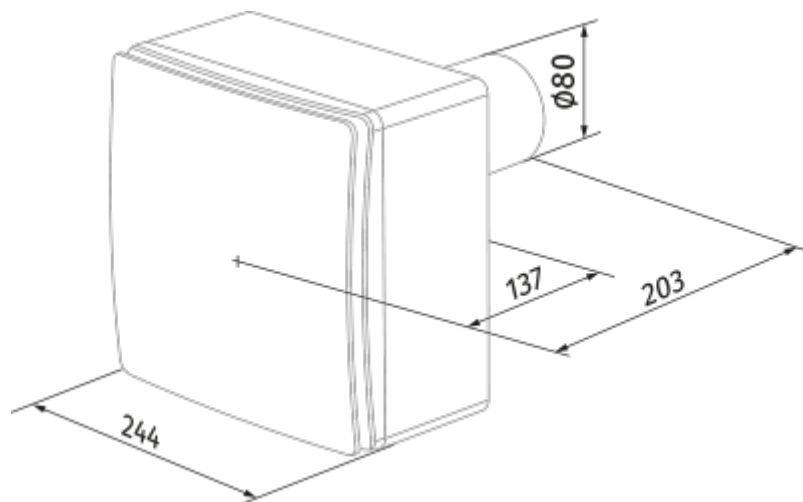

## Valeo-E 35/60 K I

Mono-pipe ventilation exhaust centrifugal fans

- Maximum airflow: 63
- Sound pressure level LpA at 3 m: 36
- Control: Wired control panel
- Casing material: Plastic
- Backdraft protection: Backdraft damper

	Unit of measurement	Valeo-E 35/60 K I	
Connected air duct size	mm	80	
Speed	-	2	
Minimum supply voltage	V	220	
Maximum supply voltage	V	240	
Power supply frequency	Hz	50	
Rated power	W	15	25
Unit current	A	0.12	0.14
Maximum airflow	m <sup>3</sup> /h	35	63
Sound pressure level LpA at 3 m	dB(A)	27	36
Weight	kg	2.7	
Ambient air temperature min	°C	1	
Ambient air temperature max	°C	40	
Ingress protection rating	-	IP55	

### Dimensions