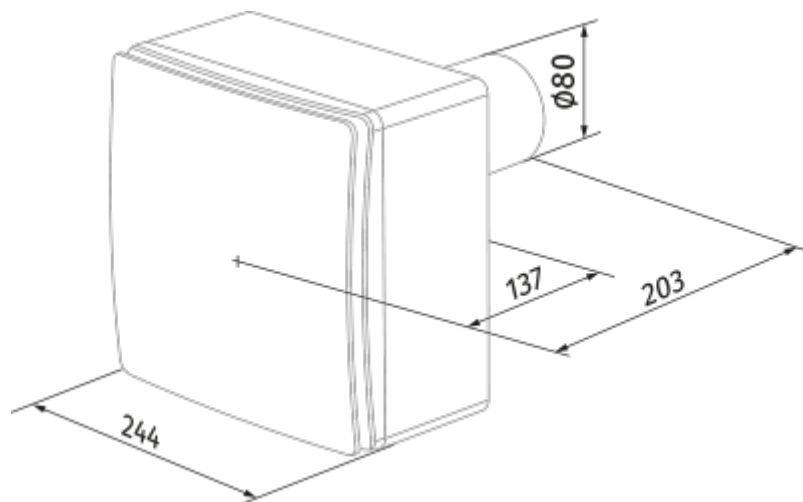

Valeo-E 35/60 K H

Mono-pipe ventilation exhaust centrifugal fans

- Maximum airflow: 63
- Sound pressure level LpA at 3 m: 36
- Control: Wired control panel
- Casing material: Plastic
- Backdraft protection: Backdraft damper
- Humidity sensor: Built-in

	Unit of measurement	Valeo-E 35/60 K H	
Connected air duct size	mm	80	
Speed	-	2	
Minimum supply voltage	V	220	
Maximum supply voltage	V	240	
Power supply frequency	Hz	50	
Rated power	W	15	25
Unit current	A	0.12	0.14
Maximum airflow	m ³ /h	35	63
Sound pressure level LpA at 3 m	dB(A)	27	36
Weight	kg	2.7	
Ambient air temperature min	°C	1	
Ambient air temperature max	°C	40	
Ingress protection rating	-	IP55	

Dimensions

Accessories

Other accessories

Name	Photo	Description
CDP-3/5		Multi-speed switch