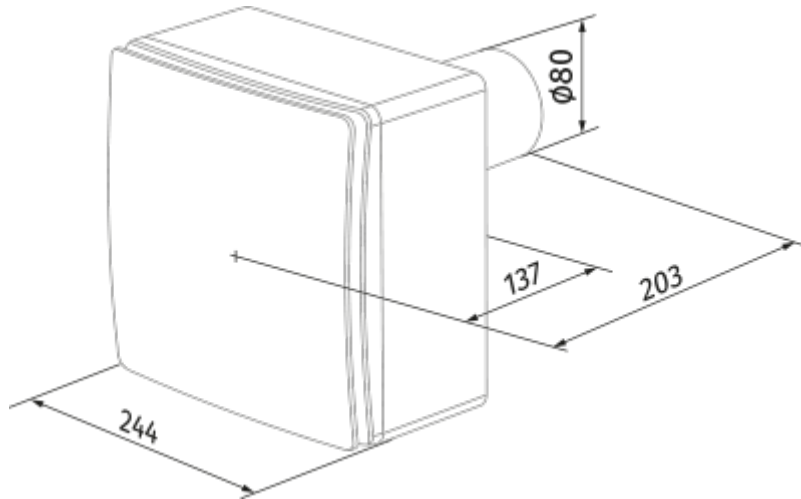

Valeo-E 35/60 K

Mono-pipe ventilation exhaust centrifugal fans

- Maximum airflow: 63
- Sound pressure level LpA at 3 m: 36
- Control: Wired control panel
- Casing material: Plastic
- Backdraft protection: Backdraft damper

| | Unit of measurement | Valeo-E 35/60 K | |
|---------------------------------|---------------------|-----------------|------|
| Connected air duct size | mm | 80 | |
| Speed | - | 2 | |
| Minimum supply voltage | V | 220 | |
| Maximum supply voltage | V | 240 | |
| Power supply frequency | Hz | 50 | |
| Rated power | W | 15 | 25 |
| Unit current | A | 0.12 | 0.14 |
| Maximum airflow | m ³ /h | 35 | 63 |
| Sound pressure level LpA at 3 m | dB(A) | 27 | 36 |
| Weight | kg | 2.7 | |
| Ambient air temperature min | °C | 1 | |
| Ambient air temperature max | °C | 40 | |
| Ingress protection rating | - | IP55 | |

Dimensions

Accessories

Other accessories

| Name | Photo | Description |
|-------------------------|--|--------------------|
| CDP-3/5 |  | Multi-speed switch |