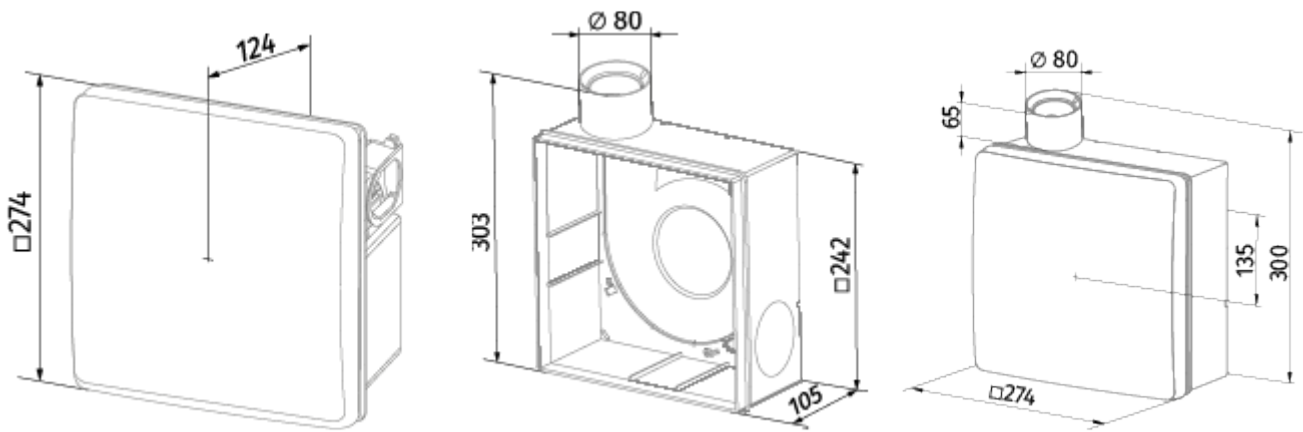

Valeo-BPR 75/100

Mono-pipe ventilation exhaust centrifugal fans

- Maximum airflow: 100
- Sound pressure level LpA at 3 m: 38
- Control: Wired control panel
- Casing material: Plastic
- Backdraft protection: Backdraft damper
- Motion sensor
- Humidity sensor: Built-in
- Timer: Built-in

	Unit of measurement	Valeo-BPR 75/100	
Connected air duct size	mm	80	
Speed	-	2	
Minimum supply voltage	V	220	
Maximum supply voltage	V	240	
Power supply frequency	Hz	50	
Rated power	W	24	29
Unit current	A	0.11	0.13
Maximum airflow	m ³ /h	75	100
Sound pressure level LpA at 3 m	dB(A)	29	38
Weight	kg	2.7	
Ambient air temperature min	°C	1	
Ambient air temperature max	°C	40	
Ingress protection rating	-	IP55	

Dimensions

Accessories

Other accessories

Name	Photo	Description
CDP-3/5		Multi-speed switch