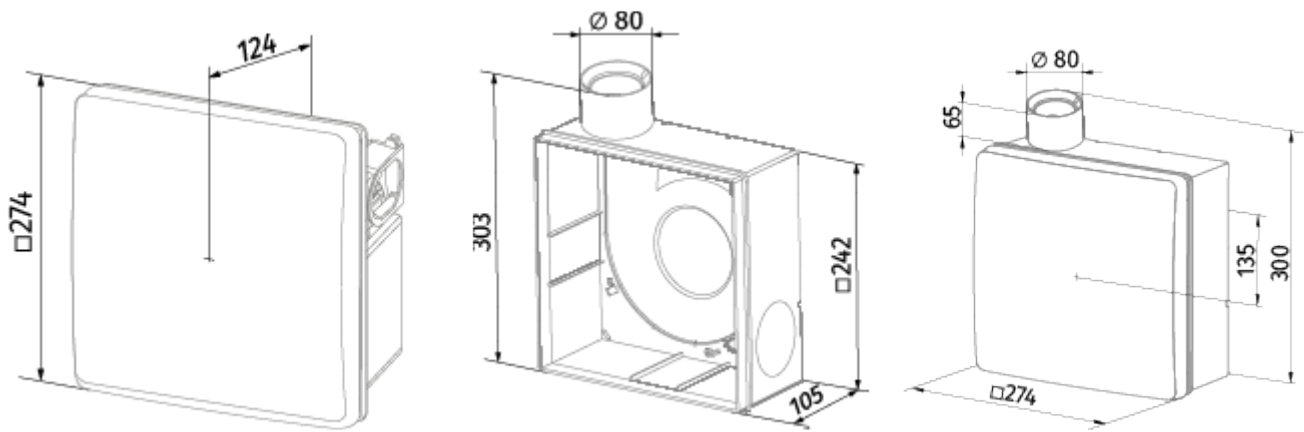

Valeo-BPR 35/60 K TR

Mono-pipe ventilation exhaust centrifugal fans

- Maximum airflow: 63
- Sound pressure level LpA at 3 m: 36
- Control: Wired control panel
- Casing material: Plastic
- Backdraft protection: Backdraft damper
- Motion sensor
- Humidity sensor: Built-in
- Timer: Built-in

	Unit of measurement	Valeo-BPR 35/60 K TR	
Connected air duct size	mm	80	
Speed	-	2	
Minimum supply voltage	V	220	
Maximum supply voltage	V	240	
Power supply frequency	Hz	50	
Rated power	W	15	25
Unit current	A	0.12	0.14
Maximum airflow	m ³ /h	35	63
Sound pressure level LpA at 3 m	dB(A)	27	36
Weight	kg	2.7	
Ambient air temperature min	°C	1	
Ambient air temperature max	°C	40	
Ingress protection rating	-	IP55	

Dimensions

Accessories

Other accessories

Name	Photo	Description
CDP-3/5		Multi-speed switch