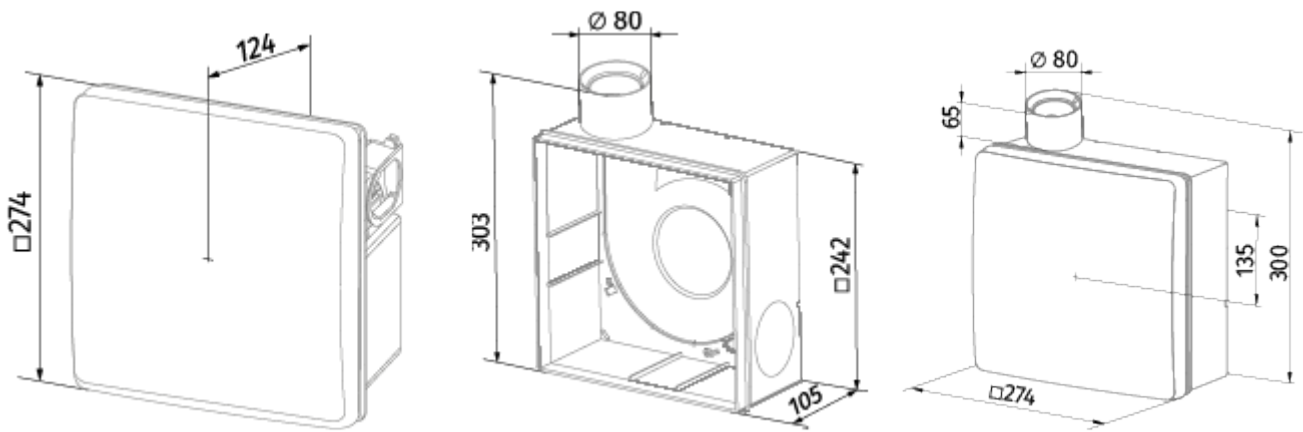

# Valeo-BPR 35/60 K I

Mono-pipe ventilation exhaust centrifugal fans

- Maximum airflow: 63
- Sound pressure level LpA at 3 m: 36
- Control: Wired control panel
- Casing material: Plastic
- Backdraft protection: Backdraft damper
- Humidity sensor: Built-in

	Unit of measurement	Valeo-BPR 35/60 K I	
Connected air duct size	mm	80	
Speed	-	2	
Minimum supply voltage	V	220	
Maximum supply voltage	V	240	
Power supply frequency	Hz	50	
Rated power	W	15	25
Unit current	A	0.12	0.14
Maximum airflow	m <sup>3</sup> /h	35	63
Sound pressure level LpA at 3 m	dB(A)	27	36
Weight	kg	2.7	
Ambient air temperature min	°C	1	
Ambient air temperature max	°C	40	
Ingress protection rating	-	IP55	

## Dimensions