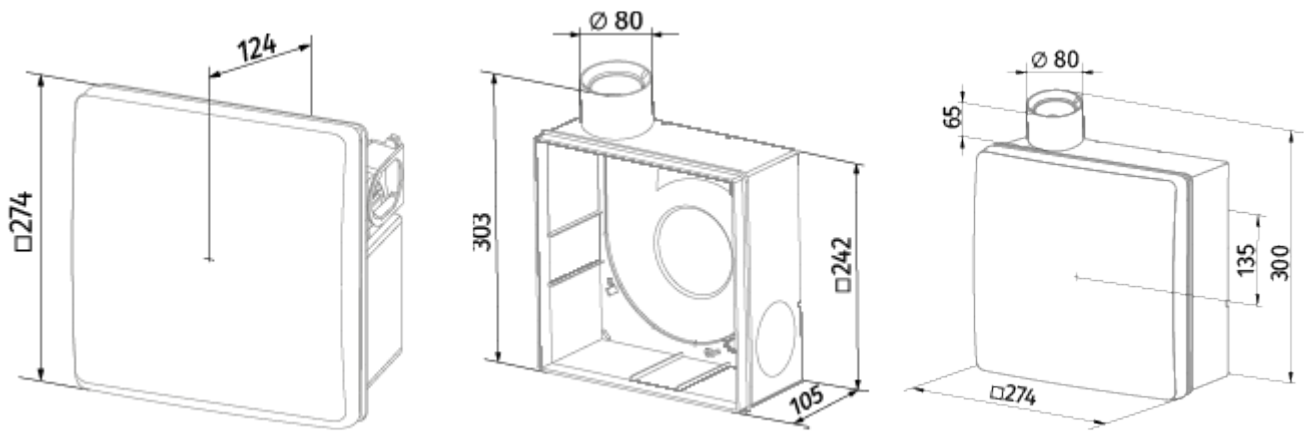

# Valeo-BPR 35/60 H

Mono-pipe ventilation exhaust centrifugal fans

- Maximum airflow: 63
- Sound pressure level LpA at 3 m: 36
- Control: Wired control panel
- Casing material: Plastic
- Backdraft protection: Backdraft damper
- Motion sensor
- Humidity sensor: Built-in
- Timer: Built-in

	Unit of measurement	Valeo-BPR 35/60 H	
Connected air duct size	mm	80	
Speed	-	2	
Minimum supply voltage	V	220	
Maximum supply voltage	V	240	
Power supply frequency	Hz	50	
Rated power	W	15	25
Unit current	A	0.12	0.14
Maximum airflow	m <sup>3</sup> /h	35	63
Sound pressure level LpA at 3 m	dB(A)	27	36
Weight	kg	2.7	
Ambient air temperature min	°C	1	
Ambient air temperature max	°C	40	
Ingress protection rating	-	IP55	

## Dimensions