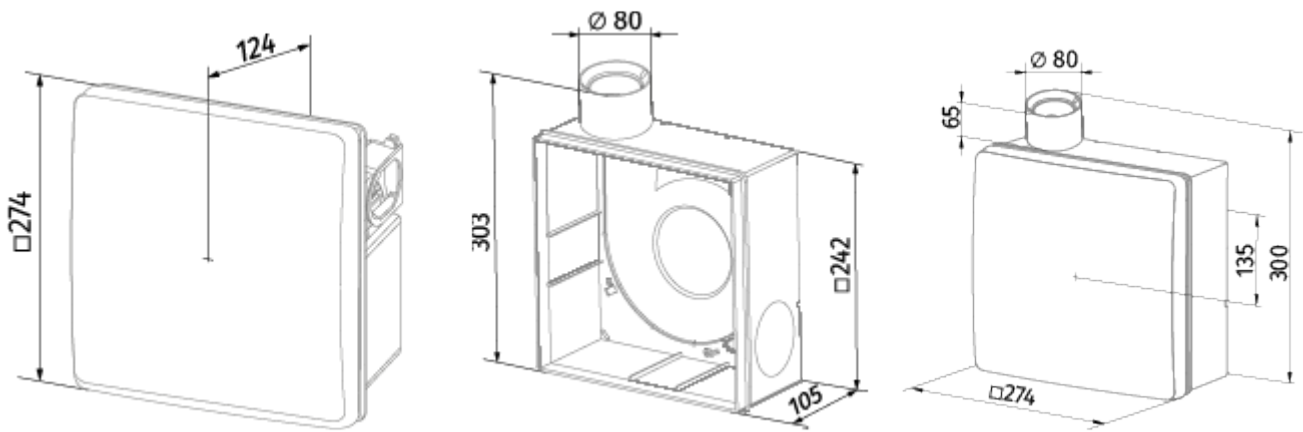

Valeo-BPR 35/60

Mono-pipe ventilation exhaust centrifugal fans

- Maximum airflow: 63
- Sound pressure level LpA at 3 m: 36
- Control: Wired control panel
- Casing material: Plastic
- Backdraft protection: Backdraft damper
- Motion sensor
- Humidity sensor: Built-in
- Timer: Built-in

	Unit of measurement	Valeo-BPR 35/60	
Connected air duct size	mm	80	
Speed	-	2	
Minimum supply voltage	V	220	
Maximum supply voltage	V	240	
Power supply frequency	Hz	50	
Rated power	W	15	25
Unit current	A	0.12	0.14
Maximum airflow	m ³ /h	35	63
Sound pressure level LpA at 3 m	dB(A)	27	36
Weight	kg	2.7	
Ambient air temperature min	°C	1	
Ambient air temperature max	°C	40	
Ingress protection rating	-	IP55	

Dimensions

Accessories

Other accessories

Name	Photo	Description
CDP-3/5		Multi-speed switch