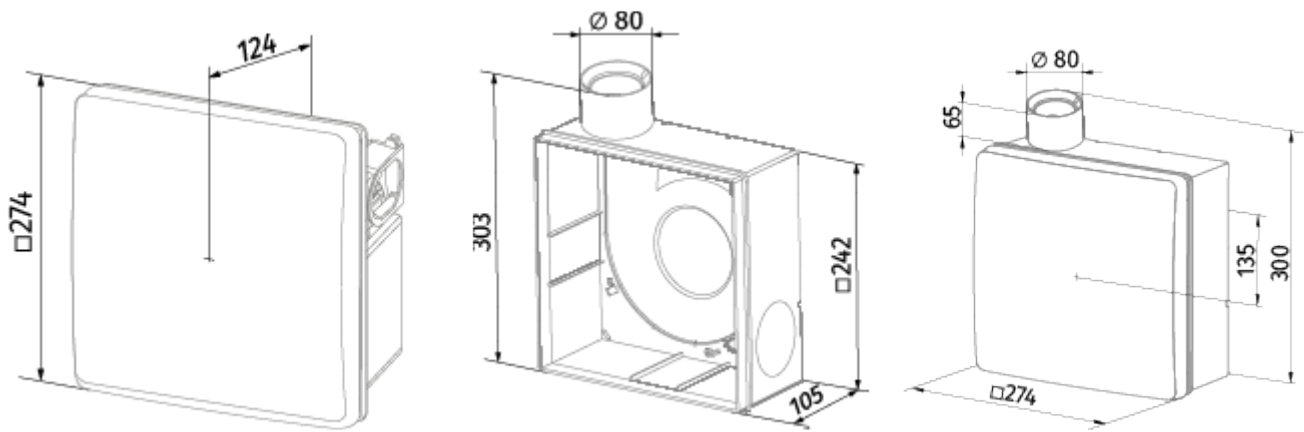

# Valeo-BPL 75/100 T

Mono-pipe ventilation exhaust centrifugal fans

- Maximum airflow: 100
- Sound pressure level LpA at 3 m: 38
- Control: Wired control panel
- Casing material: Plastic
- Backdraft protection: Backdraft damper
- Motion sensor
- Humidity sensor: Built-in
- Light sensor: Built-in
- Timer: Built-in

	Unit of measurement	Valeo-BPL 75/100 T	
Connected air duct size	mm	80	
Speed	-	2	
Minimum supply voltage	V	220	
Maximum supply voltage	V	240	
Power supply frequency	Hz	50	
Rated power	W	24	29
Unit current	A	0.11	0.13
Maximum airflow	m <sup>3</sup> /h	75	100
Sound pressure level LpA at 3 m	dB(A)	29	38
Weight	kg	2.7	
Ambient air temperature min	°C	1	
Ambient air temperature max	°C	40	
Ingress protection rating	-	IP55	

## Dimensions