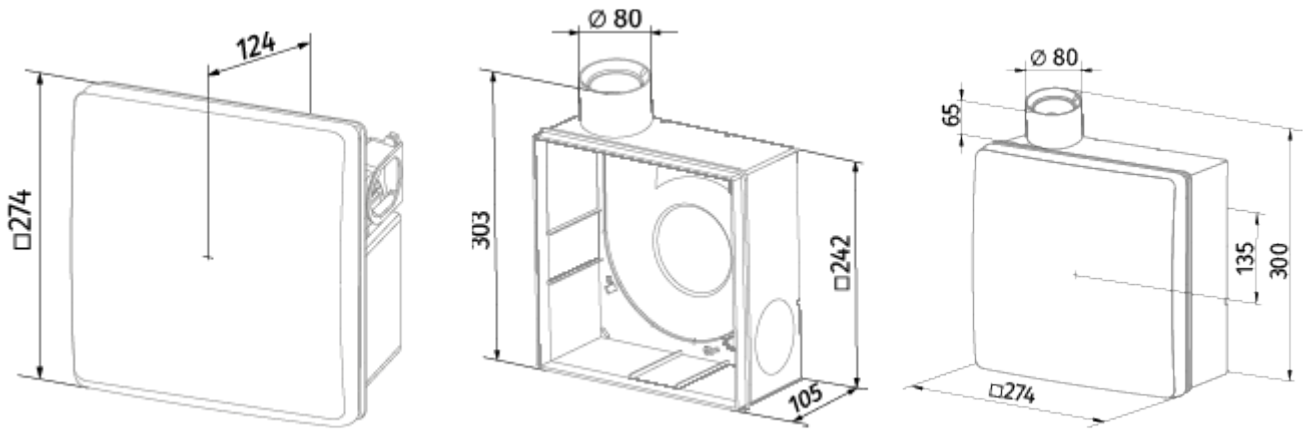

# Valeo-BPL 75/100 H

Mono-pipe ventilation exhaust centrifugal fans

- Maximum airflow: 100
- Sound pressure level LpA at 3 m: 38
- Control: Wired control panel
- Casing material: Plastic
- Backdraft protection: Backdraft damper
- Motion sensor
- Humidity sensor: Built-in
- Light sensor: Built-in
- Timer: Built-in

	Unit of measurement	Valeo-BPL 75/100 H	
Connected air duct size	mm	80	
Speed	-	2	
Minimum supply voltage	V	220	
Maximum supply voltage	V	240	
Power supply frequency	Hz	50	
Rated power	W	24	29
Unit current	A	0.11	0.13
Maximum airflow	m <sup>3</sup> /h	75	100
Sound pressure level LpA at 3 m	dB(A)	29	38
Weight	kg	2.7	
Ambient air temperature min	°C	1	
Ambient air temperature max	°C	40	
Ingress protection rating	-	IP55	

## Dimensions