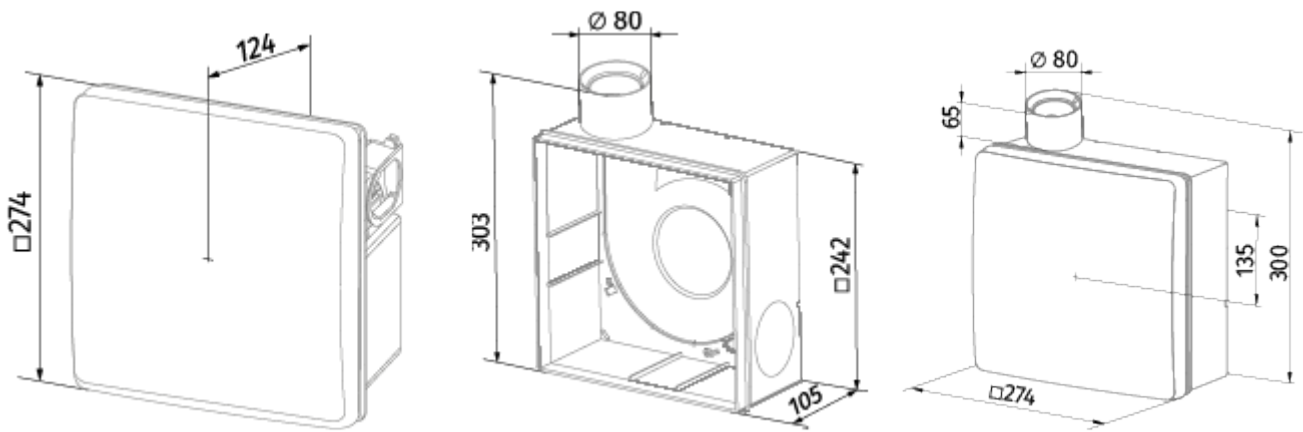

# Valeo-BPL 75/100

Mono-pipe ventilation exhaust centrifugal fans

- Maximum airflow: 100
- Sound pressure level LpA at 3 m: 38
- Control: Wired control panel
- Casing material: Plastic
- Backdraft protection: Backdraft damper
- Motion sensor
- Humidity sensor: Built-in
- Light sensor: Built-in
- Timer: Built-in

	Unit of measurement	Valeo-BPL 75/100	
Connected air duct size	mm	80	
Speed	-	2	
Minimum supply voltage	V	220	
Maximum supply voltage	V	240	
Power supply frequency	Hz	50	
Rated power	W	24	29
Unit current	A	0.11	0.13
Maximum airflow	m <sup>3</sup> /h	75	100
Sound pressure level LpA at 3 m	dB(A)	29	38
Weight	kg	2.7	
Ambient air temperature min	°C	1	
Ambient air temperature max	°C	40	
Ingress protection rating	-	IP55	

## Dimensions