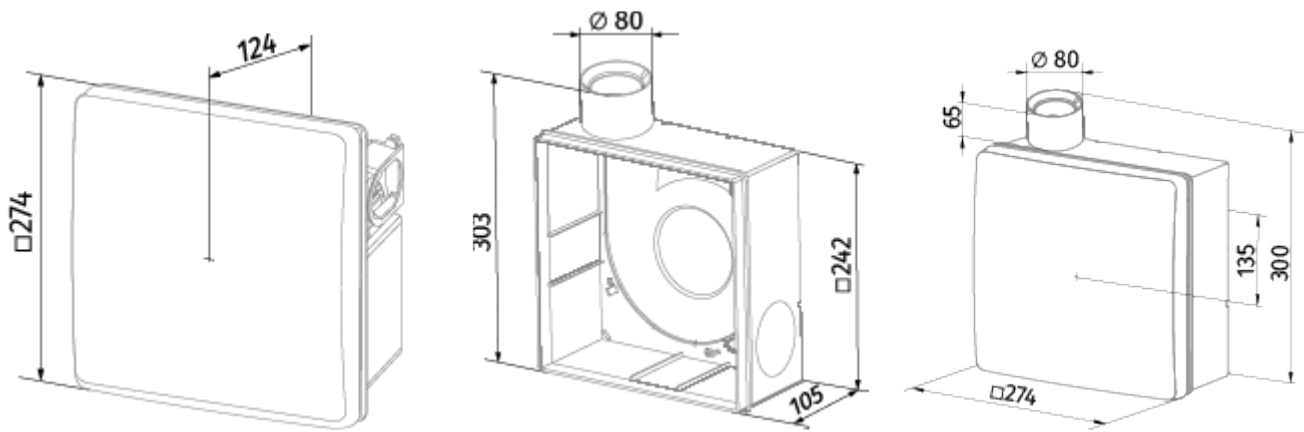

Valeo-BPL 35/60 K T

Mono-pipe ventilation exhaust centrifugal fans

- Maximum airflow: 63
- Sound pressure level LpA at 3 m: 36
- Control: Wired control panel
- Casing material: Plastic
- Backdraft protection: Backdraft damper
- Motion sensor
- Humidity sensor: Built-in
- Light sensor: Built-in
- Timer: Built-in

	Unit of measurement	Valeo-BPL 35/60 K T	
Connected air duct size	mm	80	
Speed	-	2	
Minimum supply voltage	V	220	
Maximum supply voltage	V	240	
Power supply frequency	Hz	50	
Rated power	W	15	25
Unit current	A	0.12	0.14
Maximum airflow	m ³ /h	35	63
Sound pressure level LpA at 3 m	dB(A)	27	36
Weight	kg	2.7	
Ambient air temperature min	°C	1	
Ambient air temperature max	°C	40	
Ingress protection rating	-	IP55	

Dimensions

Accessories

Other accessories

Name	Photo	Description
CDP-3/5		Multi-speed switch