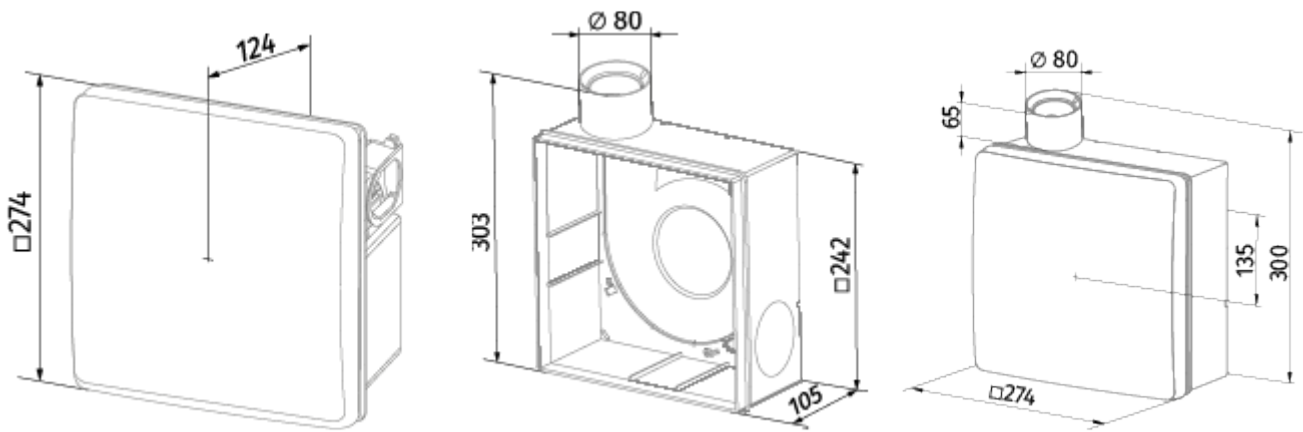

Valeo-BPL 35/60 K I

Mono-pipe ventilation exhaust centrifugal fans

- Maximum airflow: 63
- Sound pressure level LpA at 3 m: 36
- Control: Wired control panel
- Casing material: Plastic
- Backdraft protection: Backdraft damper
- Humidity sensor: Built-in
- Light sensor: Built-in

	Unit of measurement	Valeo-BPL 35/60 K I	
Connected air duct size	mm	80	
Speed	-	2	
Minimum supply voltage	V	220	
Maximum supply voltage	V	240	
Power supply frequency	Hz	50	
Rated power	W	15	25
Unit current	A	0.12	0.14
Maximum airflow	m ³ /h	35	63
Sound pressure level LpA at 3 m	dB(A)	27	36
Weight	kg	2.7	
Ambient air temperature min	°C	1	
Ambient air temperature max	°C	40	
Ingress protection rating	-	IP55	

Dimensions

Accessories

Other accessories

Name	Photo	Description
CDP-3/5		Multi-speed switch