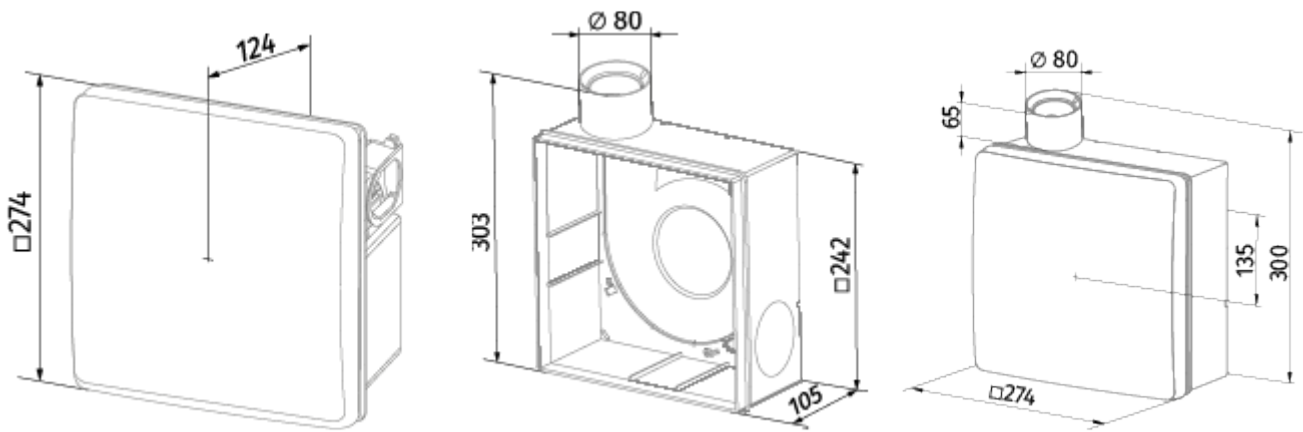

Valeo-BPL 35/60 H

Mono-pipe ventilation exhaust centrifugal fans

- Maximum airflow: 63
- Sound pressure level LpA at 3 m: 36
- Control: Wired control panel
- Casing material: Plastic
- Backdraft protection: Backdraft damper
- Motion sensor
- Humidity sensor: Built-in
- Light sensor: Built-in
- Timer: Built-in

	Unit of measurement	Valeo-BPL 35/60 H	
Connected air duct size	mm	80	
Speed	-	2	
Minimum supply voltage	V	220	
Maximum supply voltage	V	240	
Power supply frequency	Hz	50	
Rated power	W	15	25
Unit current	A	0.12	0.14
Maximum airflow	m ³ /h	35	63
Sound pressure level LpA at 3 m	dB(A)	27	36
Weight	kg	2.7	
Ambient air temperature min	°C	1	
Ambient air temperature max	°C	40	
Ingress protection rating	-	IP55	

Dimensions

Accessories

Other accessories

Name	Photo	Description
CDP-3/5		Multi-speed switch