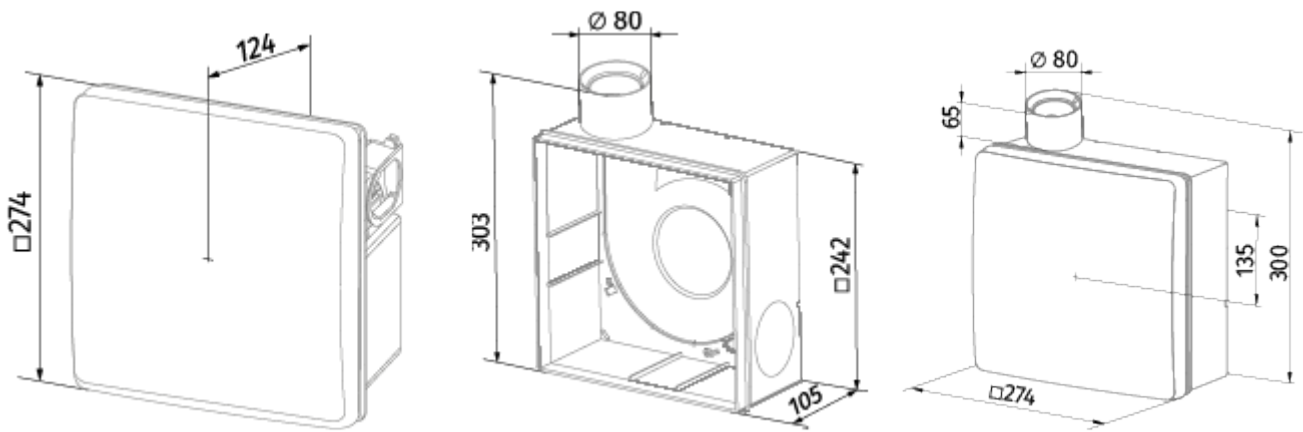

# Valeo-BPD 75/100 K H

Mono-pipe ventilation exhaust centrifugal fans

- Maximum airflow: 100
- Sound pressure level LpA at 3 m: 38
- Control: Wired control panel
- Casing material: Plastic
- Backdraft protection: Backdraft damper
- Humidity sensor: Built-in

	Unit of measurement	Valeo-BPD 75/100 K H	
Connected air duct size	mm	80	
Speed	-	2	
Minimum supply voltage	V	220	
Maximum supply voltage	V	240	
Power supply frequency	Hz	50	
Rated power	W	24	29
Unit current	A	0.11	0.13
Maximum airflow	m <sup>3</sup> /h	75	100
Sound pressure level LpA at 3 m	dB(A)	29	38
Weight	kg	2.7	
Ambient air temperature min	°C	1	
Ambient air temperature max	°C	40	
Ingress protection rating	-	IP55	

## Dimensions