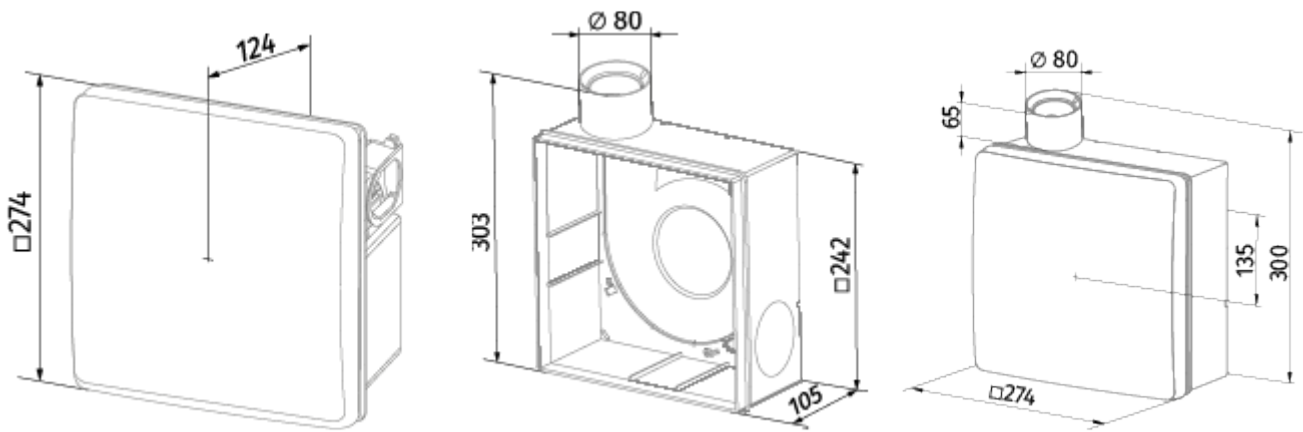

Valeo-BPD 35/60 K I

Mono-pipe ventilation exhaust centrifugal fans

- Maximum airflow: 63
- Sound pressure level LpA at 3 m: 36
- Control: Wired control panel
- Casing material: Plastic
- Backdraft protection: Backdraft damper
- Humidity sensor: Built-in

	Unit of measurement	Valeo-BPD 35/60 K I	
Connected air duct size	mm	80	
Speed	-	2	
Minimum supply voltage	V	220	
Maximum supply voltage	V	240	
Power supply frequency	Hz	50	
Rated power	W	15	25
Unit current	A	0.12	0.14
Maximum airflow	m ³ /h	35	63
Sound pressure level LpA at 3 m	dB(A)	27	36
Weight	kg	2.7	
Ambient air temperature min	°C	1	
Ambient air temperature max	°C	40	
Ingress protection rating	-	IP55	

Dimensions

Accessories

Other accessories

Name	Photo	Description
CDP-3/5		Multi-speed switch