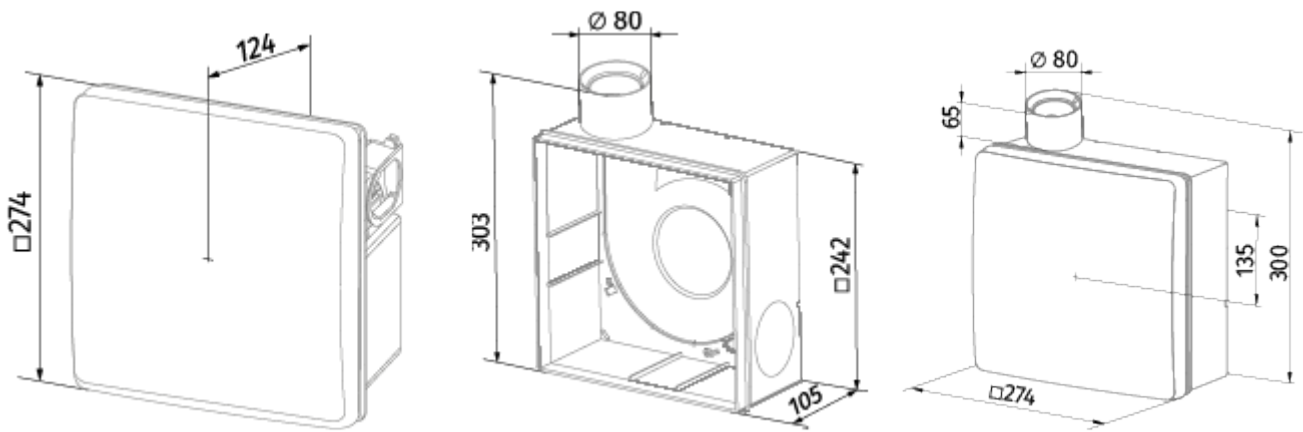

Valeo-BPD 35/60

I

Mono-pipe ventilation exhaust centrifugal fans

- Maximum airflow: 63
- Sound pressure level LpA at 3 m: 36
- Control: Wired control panel
- Casing material: Plastic
- Backdraft protection: Backdraft damper
- Motion sensor
- Humidity sensor: Built-in
- Timer: Built-in

	Unit of measurement	Valeo-BPD 35/60 I	
Connected air duct size	mm	80	
Speed	-	2	
Minimum supply voltage	V	220	
Maximum supply voltage	V	240	
Power supply frequency	Hz	50	
Rated power	W	15	25
Unit current	A	0.12	0.14
Maximum airflow	m ³ /h	35	63
Sound pressure level LpA at 3 m	dB(A)	27	36
Weight	kg	2.7	
Ambient air temperature min	°C	1	
Ambient air temperature max	°C	40	
Ingress protection rating	-	IP55	

Dimensions

Accessories

Other accessories

Name	Photo	Description
CDP-3/5		Multi-speed switch