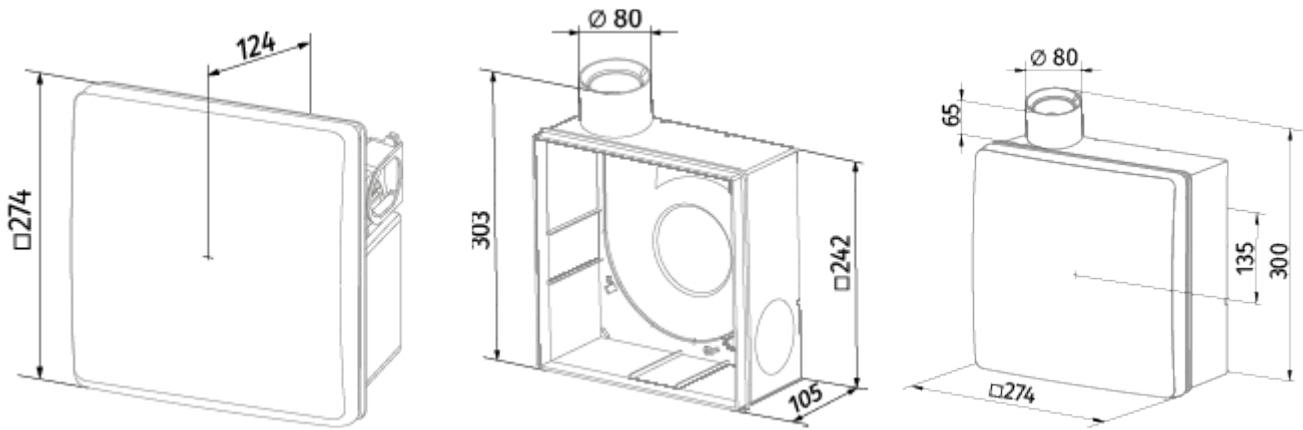

Valeo-BPD 35/60 H

Mono-pipe ventilation exhaust centrifugal fans

- Maximum airflow: 63
- Sound pressure level LpA at 3 m: 36
- Control: Wired control panel
- Casing material: Plastic
- Backdraft protection: Backdraft damper
- Motion sensor
- Humidity sensor: Built-in
- Timer: Built-in

	Unit of measurement	Valeo-BPD 35/60 H	
Connected air duct size	mm	80	
Speed	-	2	
Minimum supply voltage	V	220	
Maximum supply voltage	V	240	
Power supply frequency	Hz	50	
Rated power	W	15	25
Unit current	A	0.12	0.14
Maximum airflow	m ³ /h	35	63
Sound pressure level LpA at 3 m	dB(A)	27	36
Weight	kg	2.7	
Ambient air temperature min	°C	1	
Ambient air temperature max	°C	40	
Ingress protection rating	-	IP55	

Dimensions

Accessories

Other accessories

Name	Photo	Description
CDP-3/5		Multi-speed switch