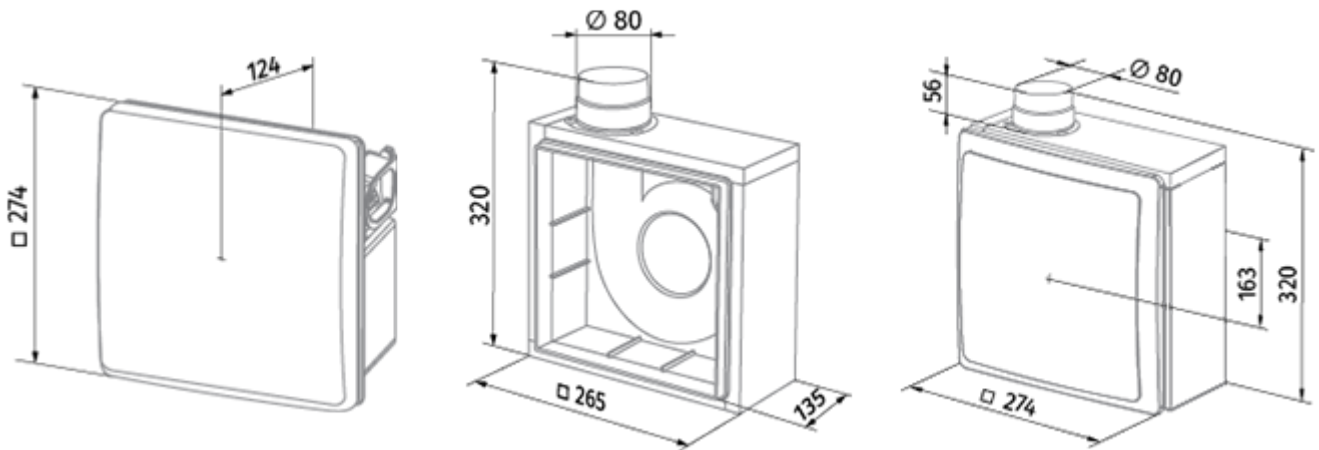

Valeo-BFR 35/60 I

Mono-pipe ventilation exhaust centrifugal fans

- Maximum airflow: 63
- Sound pressure level LpA at 3 m: 36
- Control: Wired control panel
- Casing material: Plastic
- Backdraft protection: Backdraft damper
- Humidity sensor: Built-in

	Unit of measurement	Valeo-BFR 35/60 I	
Connected air duct size	mm	80	
Speed	-	2	
Minimum supply voltage	V	220	
Maximum supply voltage	V	240	
Power supply frequency	Hz	50	
Rated power	W	15	25
Unit current	A	0.12	0.14
Maximum airflow	m ³ /h	35	63
Sound pressure level LpA at 3 m	dB(A)	27	36
Weight	kg	2.7	
Ambient air temperature min	°C	1	
Ambient air temperature max	°C	40	
Ingress protection rating	-	IP55	

Dimensions

Accessories

Other accessories

Name	Photo	Description
CDP-3/5		Multi-speed switch