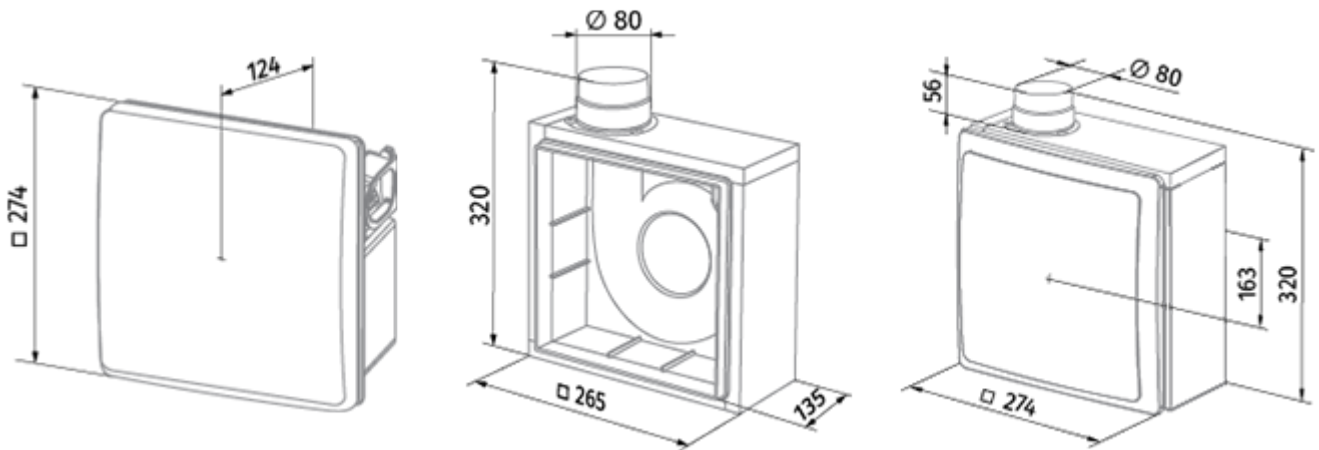

Valeo-BFR 35/60

Mono-pipe ventilation exhaust centrifugal fans

- Maximum airflow: 63
- Sound pressure level LpA at 3 m: 36
- Control: Wired control panel
- Casing material: Plastic
- Backdraft protection: Backdraft damper
- Motion sensor
- Humidity sensor: Built-in
- Timer: Built-in

	Unit of measurement	Valeo-BFR 35/60	
Connected air duct size	mm	80	
Speed	-	2	
Minimum supply voltage	V	220	
Maximum supply voltage	V	240	
Power supply frequency	Hz	50	
Rated power	W	15	25
Unit current	A	0.12	0.14
Maximum airflow	m ³ /h	35	63
Sound pressure level LpA at 3 m	dB(A)	27	36
Weight	kg	2.7	
Ambient air temperature min	°C	1	
Ambient air temperature max	°C	40	
Ingress protection rating	-	IP55	

Dimensions

Accessories

Other accessories

Name	Photo	Description
CDP-3/5		Multi-speed switch