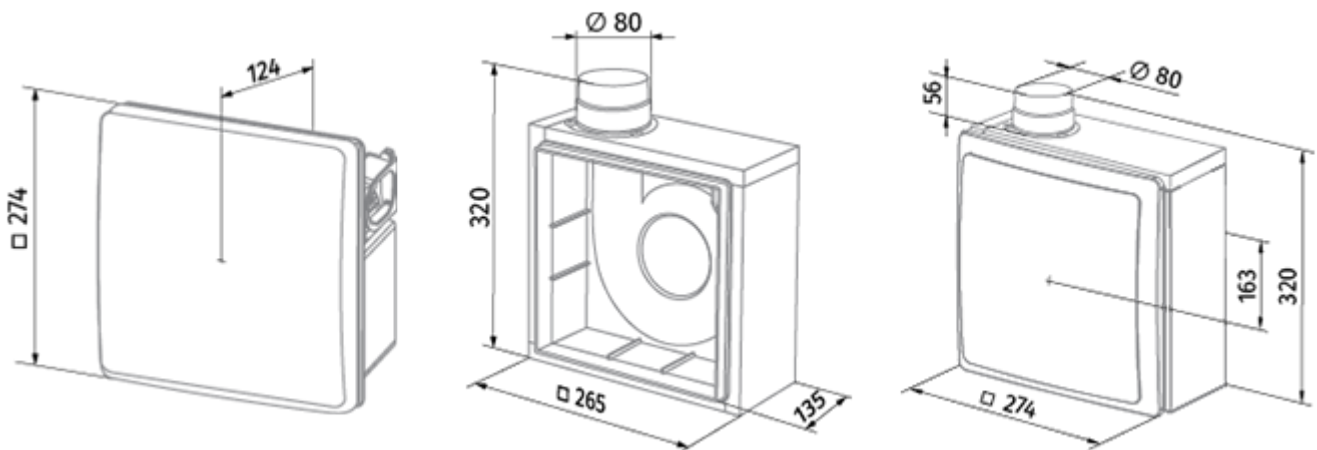

Valeo-BFL 75/100 T

Mono-pipe ventilation exhaust centrifugal fans

- Maximum airflow: 100
- Sound pressure level LpA at 3 m: 38
- Control: Wired control panel
- Casing material: Plastic
- Backdraft protection: Backdraft damper
- Motion sensor
- Humidity sensor: Built-in
- Light sensor: Built-in
- Timer: Built-in

	Unit of measurement	Valeo-BFL 75/100 T	
Connected air duct size	mm	80	
Speed	-	2	
Minimum supply voltage	V	220	
Maximum supply voltage	V	240	
Power supply frequency	Hz	50	
Rated power	W	24	29
Unit current	A	0.11	0.13
Maximum airflow	m ³ /h	75	100
Sound pressure level LpA at 3 m	dB(A)	29	38
Weight	kg	2.7	
Ambient air temperature min	°C	1	
Ambient air temperature max	°C	40	
Ingress protection rating	-	IP55	

Dimensions

Accessories

Other accessories

Name	Photo	Description
CDP-3/5		Multi-speed switch