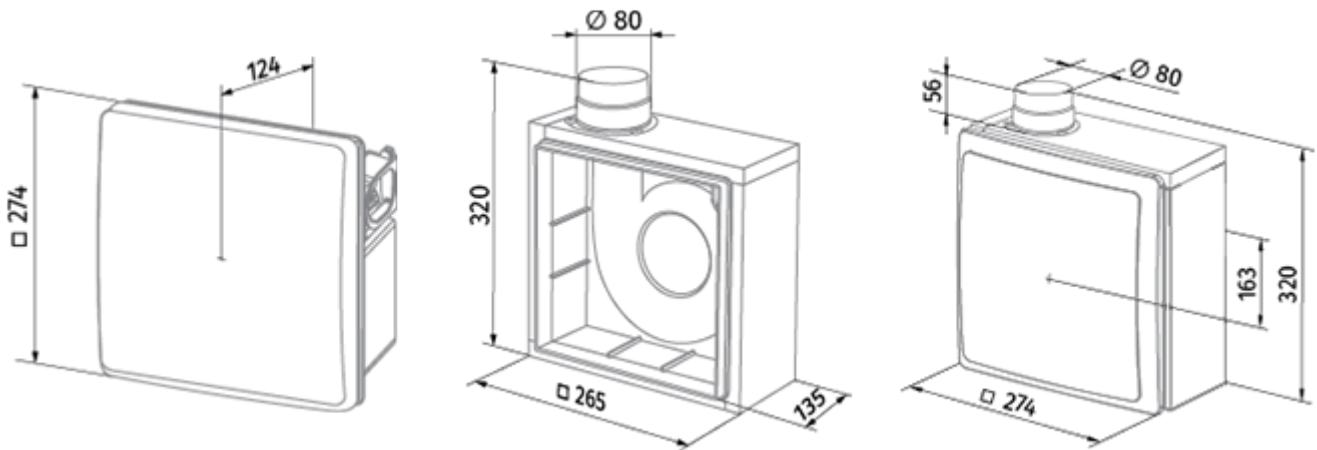

# Valeo-BFL 35/60 H

Mono-pipe ventilation exhaust centrifugal fans

- Maximum airflow: 63
- Sound pressure level LpA at 3 m: 36
- Control: Wired control panel
- Casing material: Plastic
- Backdraft protection: Backdraft damper
- Humidity sensor: Built-in
- Light sensor: Built-in

	Unit of measurement	Valeo-BFL 35/60 H	
Connected air duct size	mm	80	
Speed	-	2	
Minimum supply voltage	V	220	
Maximum supply voltage	V	240	
Power supply frequency	Hz	50	
Rated power	W	15	25
Unit current	A	0.12	0.14
Maximum airflow	m <sup>3</sup> /h	35	63
Sound pressure level LpA at 3 m	dB(A)	27	36
Weight	kg	2.7	
Ambient air temperature min	°C	1	
Ambient air temperature max	°C	40	
Ingress protection rating	-	IP55	

## Dimensions