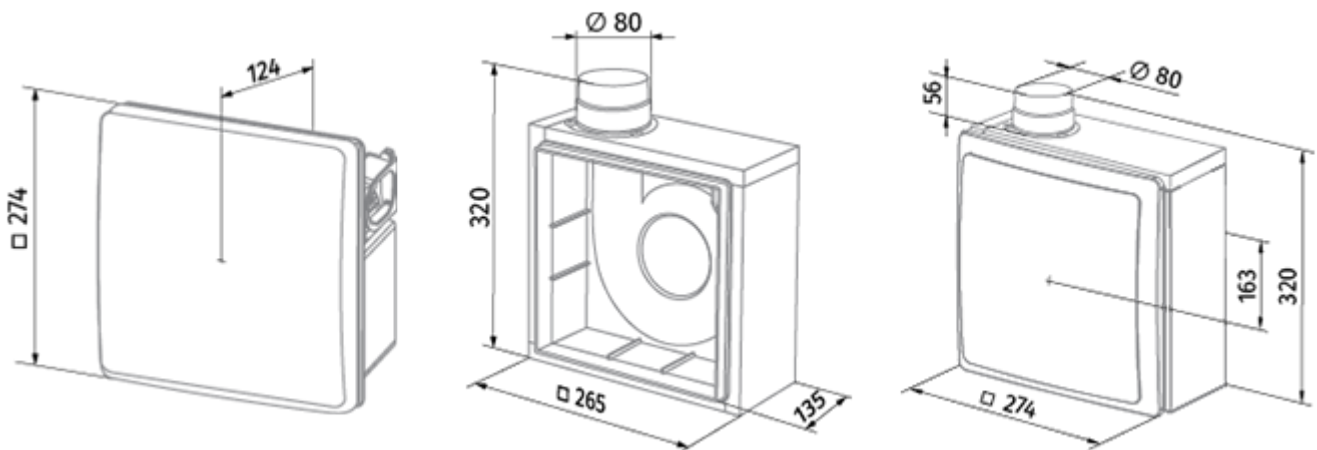

Valeo-BFD 75/100 I

Mono-pipe ventilation exhaust centrifugal fans

- Maximum airflow: 100
- Sound pressure level LpA at 3 m: 38
- Control: Wired control panel
- Casing material: Plastic
- Backdraft protection: Backdraft damper
- Humidity sensor: Built-in

	Unit of measurement	Valeo-BFD 75/100 I	
Connected air duct size	mm	80	
Speed	-	2	
Minimum supply voltage	V	220	
Maximum supply voltage	V	240	
Power supply frequency	Hz	50	
Rated power	W	24	29
Unit current	A	0.11	0.13
Maximum airflow	m ³ /h	75	100
Sound pressure level LpA at 3 m	dB(A)	29	38
Weight	kg	2.7	
Ambient air temperature min	°C	1	
Ambient air temperature max	°C	40	
Ingress protection rating	-	IP55	

Dimensions

Accessories

Other accessories

Name	Photo	Description
CDP-3/5		Multi-speed switch