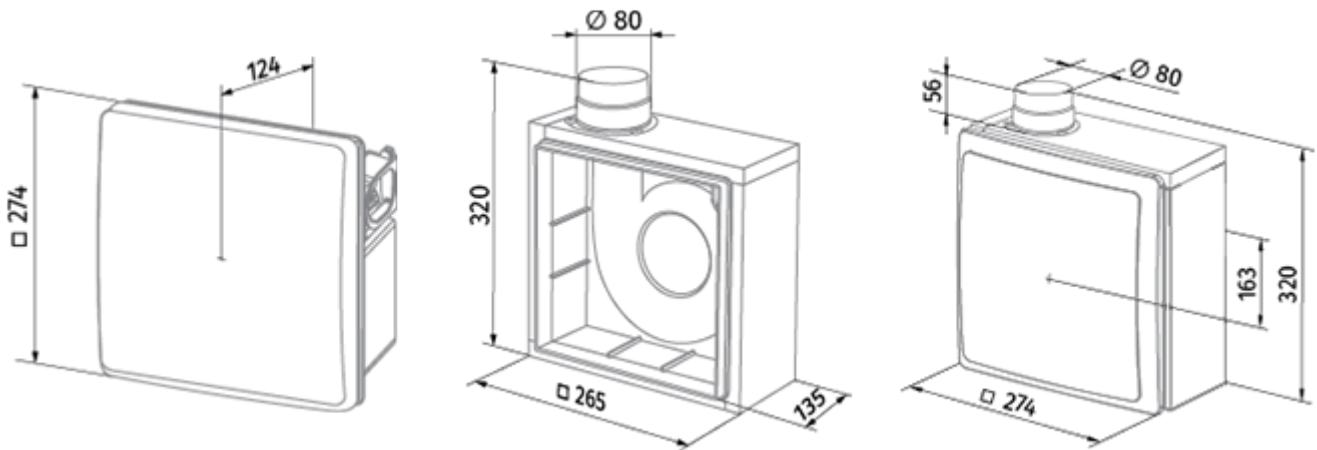

## I

Mono-pipe ventilation exhaust centrifugal fans

- Maximum airflow: 63
- Sound pressure level LpA at 3 m: 36
- Control: Wired control panel
- Casing material: Plastic
- Backdraft protection: Backdraft damper
- Humidity sensor: Built-in

	Unit of measurement	Valeo-BFD 35/60 I	
Connected air duct size	mm	80	
Speed	-	2	
Minimum supply voltage	V	220	
Maximum supply voltage	V	240	
Power supply frequency	Hz	50	
Rated power	W	15	25
Unit current	A	0.12	0.14
Maximum airflow	m <sup>3</sup> /h	35	63
Sound pressure level LpA at 3 m	dB(A)	27	36
Weight	kg	2.7	
Ambient air temperature min	°C	1	
Ambient air temperature max	°C	40	
Ingress protection rating	-	IP55	

## Dimensions