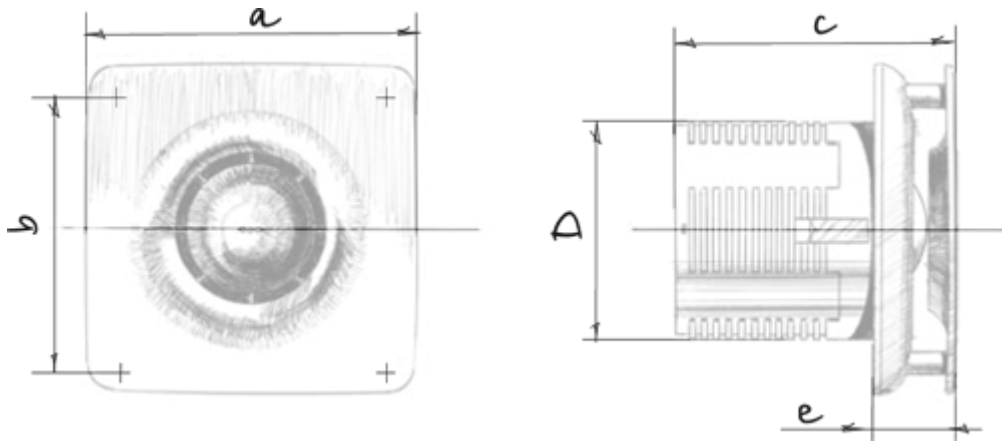

# Jet Hi-Tech 100 T

Extract fans

- Maximum airflow: 95
- Sound pressure level LpA at 3 m: 34
- Motor type: AC
- Casing material: Plastic
- Timer: Turn off timer

	Unit of measurement	Jet Hi-Tech 100 T
Connected air duct size	mm	100
Speed	-	1
Minimum supply voltage	V	220
Maximum supply voltage	V	240
Power supply frequency	Hz	50
Rated power	W	14
Unit current	A	0.085
Maximum airflow	m <sup>3</sup> /h	95
Sound pressure level LpA at 3 m	dB(A)	34
Ambient air temperature min	°C	1
Ambient air temperature max	°C	40
Ingress protection rating	-	IP24

## Dimensions

a	b	c	∅ d	e
150	122	125	98	36