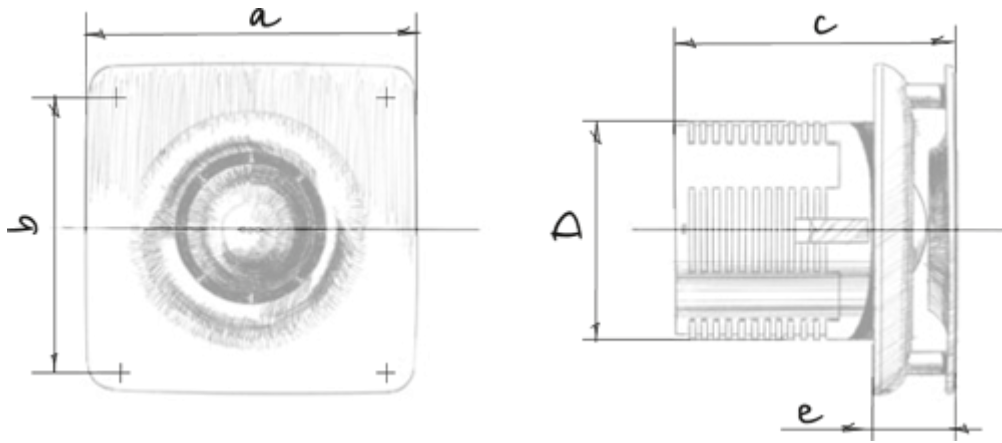

Jet Hi-Tech 100 H

Extract fans

- Maximum airflow: 95
- Sound pressure level LpA at 3 m: 34
- Motor type: AC
- Casing material: Plastic
- Humidity sensor
- Timer: Turn off timer

	Unit of measurement	Jet Hi-Tech 100 H
Connected air duct size	mm	100
Speed	-	1
Minimum supply voltage	V	220
Maximum supply voltage	V	240
Power supply frequency	Hz	50
Rated power	W	14
Unit current	A	0.085
Maximum airflow	m ³ /h	95
Sound pressure level LpA at 3 m	dB(A)	34
Ambient air temperature min	°C	1
Ambient air temperature max	°C	40
Ingress protection rating	-	IP24

Dimensions

a	b	c	Ø d	e
150	122	125	98	36

Accessories

Other accessories

Name	Photo	Description
CDT E1.8		Thyristor speed controller