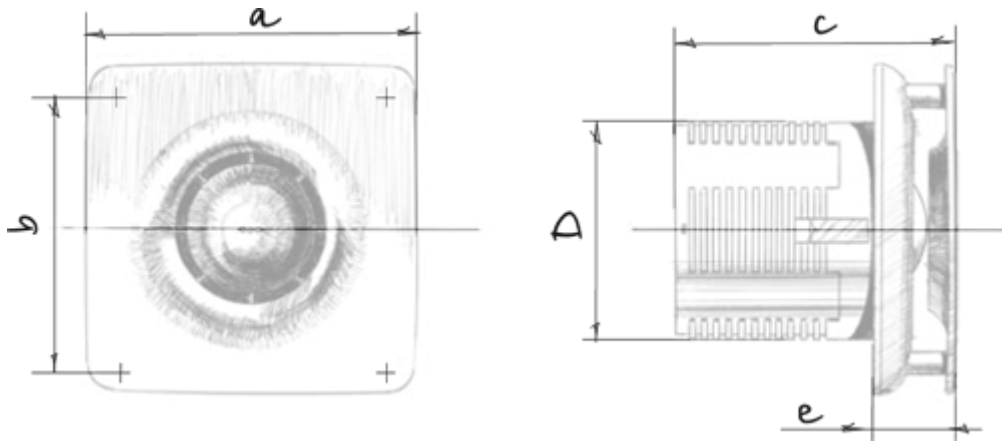

Jet Hi-Tech 100

Extract fans

- Maximum airflow: 95
- Sound pressure level LpA at 3 m: 34
- Motor type: AC
- Casing material: Plastic

	Unit of measurement	Jet Hi-Tech 100
Connected air duct size	mm	100
Speed	-	1
Minimum supply voltage	V	220
Maximum supply voltage	V	240
Power supply frequency	Hz	50
Rated power	W	14
Unit current	A	0.085
Maximum airflow	m ³ /h	95
Sound pressure level LpA at 3 m	dB(A)	34
Ambient air temperature min	°C	1
Ambient air temperature max	°C	40
Ingress protection rating	-	IP24

Dimensions

a	b	c	Ø d	e
150	122	125	98	36

Accessories

Other accessories

Name	Photo	Description
CDT E1.8		Thyristor speed controller