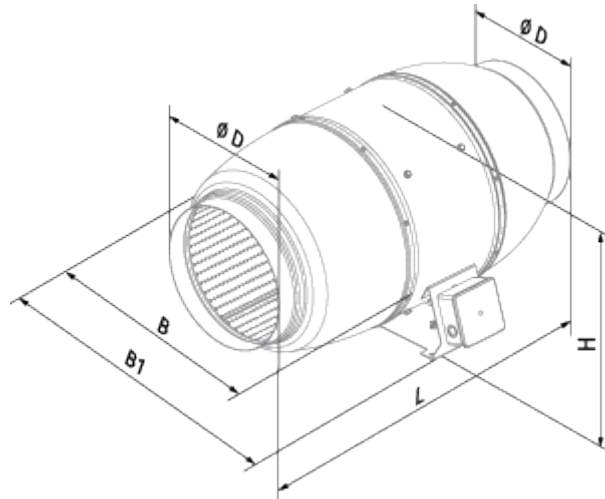

Iso-Mix 250 TUSW1

Mixed-flow inline fans in sound-insulated casings

- Maximum airflow: 1315
- Sound pressure level LpA at 3 m: 38
- Sound insulation
- Motor type: AC
- Control: Built-in speed controller
- Impeller type: Mixed-flow
- Casing material: Coated steel
- Installation in any position
- Cable with mains plug
- Timer: Turn off timer

	Unit of measurement	Iso-Mix 250 TUSW1	
Connected air duct size	mm	250	
Speed	-	2	
Phases	-	1	
Minimum supply voltage	V	230	
Maximum supply voltage	V	230	
Power supply frequency	Hz	50/60	
Rated power	W	127	178
Unit current	A	0.79	0.52
Maximum airflow	m ³ /h	1035	1315
Sound pressure level LpA at 3 m	dB(A)	34	38
Weight	kg	15	
Transported air temperature (max)	°C	60	
Ingress protection rating	-	IPX4	
Ingress protection rating of the drive	-	IP44	

Dimensions

ØD	B	B1	L	H
248	358	445	658	360

Ecodesign

Trademark	Blauberg
Model	Iso-Mix 250 TUSW1
Type of ventilation unit	Unidirectional
Type of drive installed	External MSD or VSD
Type of heat recovery system	None
Nominal flow rate (m ³ /s)	0.223
Nominal external pressure (Pa)	236
Maximum external leakage rates (%)	2.7
Static efficiency (%)	30.9
Declared typology	NRVU UVU
Effective electric power input (kW)	0.174
Sound power level (dB(A))	56