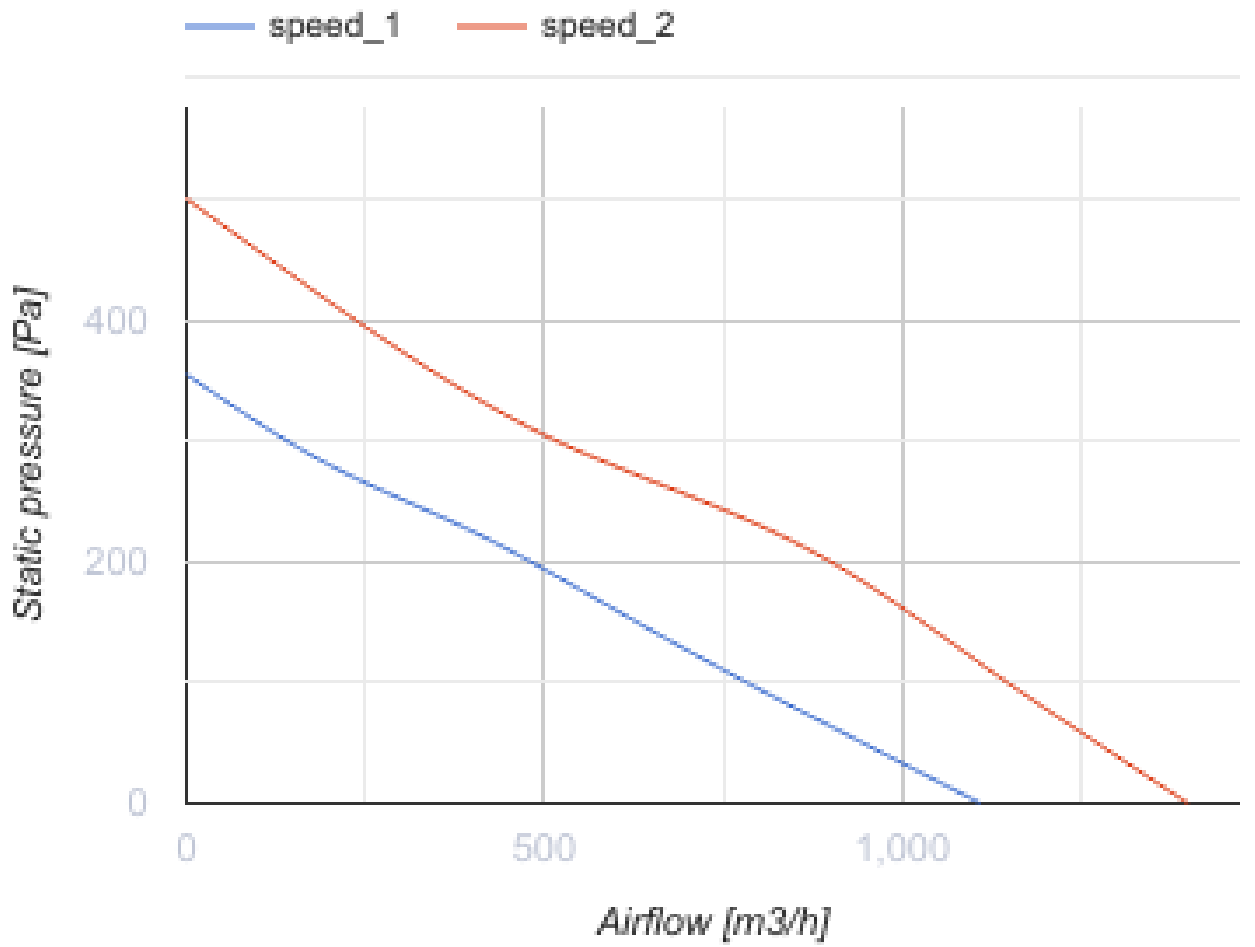

Iso-Mix 250 TUSW1

Mixed-flow inline fans in sound-insulated casings

- Maximum airflow: 1315
- Sound pressure level LpA at 3 m: 38
- Sound insulation
- Motor type: AC
- Control: Built-in speed controller
- Impeller type: Mixed-flow
- Casing material: Coated steel
- Installation in any position
- Cable with mains plug
- Timer: Turn off timer

	Unit of measurement	Iso-Mix 250 TUSW1	
Connected air duct size	mm	250	
Speed	-	2	
Phases	-	1	
Minimum supply voltage	V	230	
Maximum supply voltage	V	230	
Power supply frequency	Hz	50/60	
Rated power	W	127	178
Unit current	A	0.79	0.52
Maximum airflow	m ³ /h	1035	1315
Sound pressure level LpA at 3 m	dB(A)	34	38
Weight	kg	15	
Transported air temperature (max)	°C	60	
Ingress protection rating	-	IPX4	
Ingress protection rating of the drive	-	IP44	

Dimensions

ØD	B	B1	L	H
248	358	445	658	360

Ecodesign

Trademark	Blauberg
Model	Iso-Mix 250 TUSW1
Type of ventilation unit	Unidirectional
Type of drive installed	External MSD or VSD
Type of heat recovery system	None
Nominal flow rate (m ³ /s)	0.223
Nominal external pressure (Pa)	236
Maximum external leakage rates (%)	2.7
Static efficiency (%)	30.9
Declared typology	NRVU UVU
Effective electric power input (kW)	0.174
Sound power level (dB(A))	56