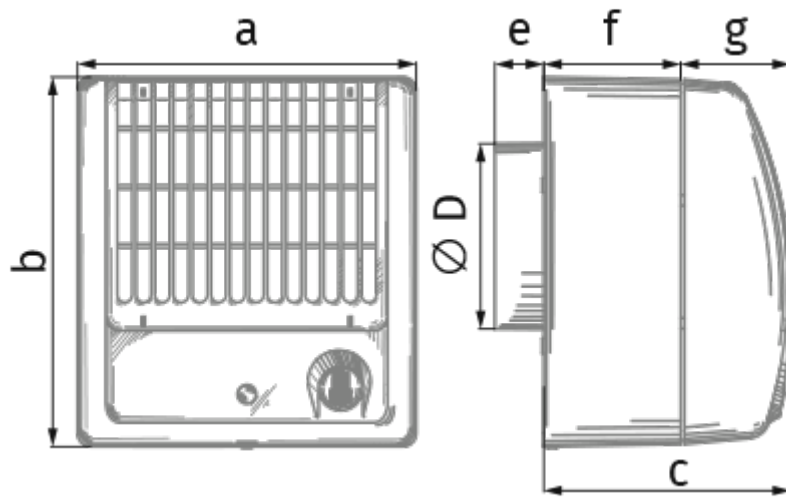

Force Max 100 T

Centrifugal fans

- Maximum airflow: 122
- Sound pressure level LpA at 3 m: 38
- Motor type: AC
- Timer: Turn off timer

	Unit of measurement	Force Max 100 T
Connected air duct size	mm	100
Speed	-	1
Minimum supply voltage	V	220
Maximum supply voltage	V	240
Power supply frequency	Hz	50
Rated power	W	29
Unit current	A	
Maximum airflow	m ³ /h	122
Sound pressure level LpA at 3 m	dB(A)	38
Weight	kg	1.3
Ambient air temperature min	°C	0
Ambient air temperature max	°C	45
Ingress protection rating	-	IP2X

Dimensions

a	b	c	Ø D	e	f	g
180	195	132	98	26	73	59

Accessories

Other accessories

Name	Photo	Description
CDT E1.8		Thyristor speed controller