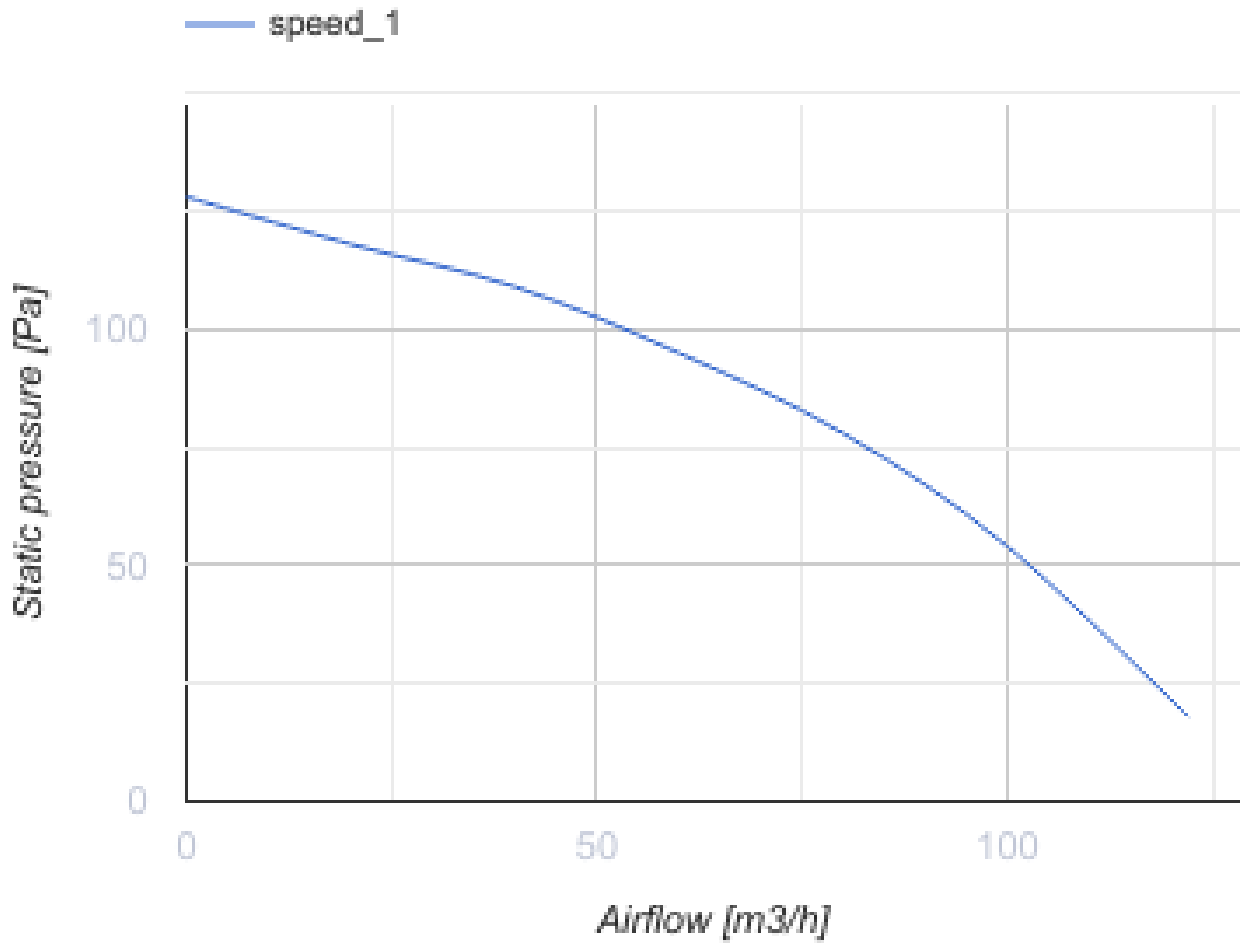

## Force Max 100 S

Centrifugal fans

- Maximum airflow: 122
- Sound pressure level LpA at 3 m: 38
- Motor type: AC
- Pull cord

	Unit of measurement	Force Max 100 S
Connected air duct size	mm	100
Speed	-	1
Minimum supply voltage	V	220
Maximum supply voltage	V	240
Power supply frequency	Hz	50
Rated power	W	29
Unit current	A	
Maximum airflow	m <sup>3</sup> /h	122
Sound pressure level LpA at 3 m	dB(A)	38
Weight	kg	1.3
Ambient air temperature min	°C	0
Ambient air temperature max	°C	45
Ingress protection rating	-	IP2X

### Dimensions

a	b	c	Ø D	e	f	g
180	195	132	98	26	73	59