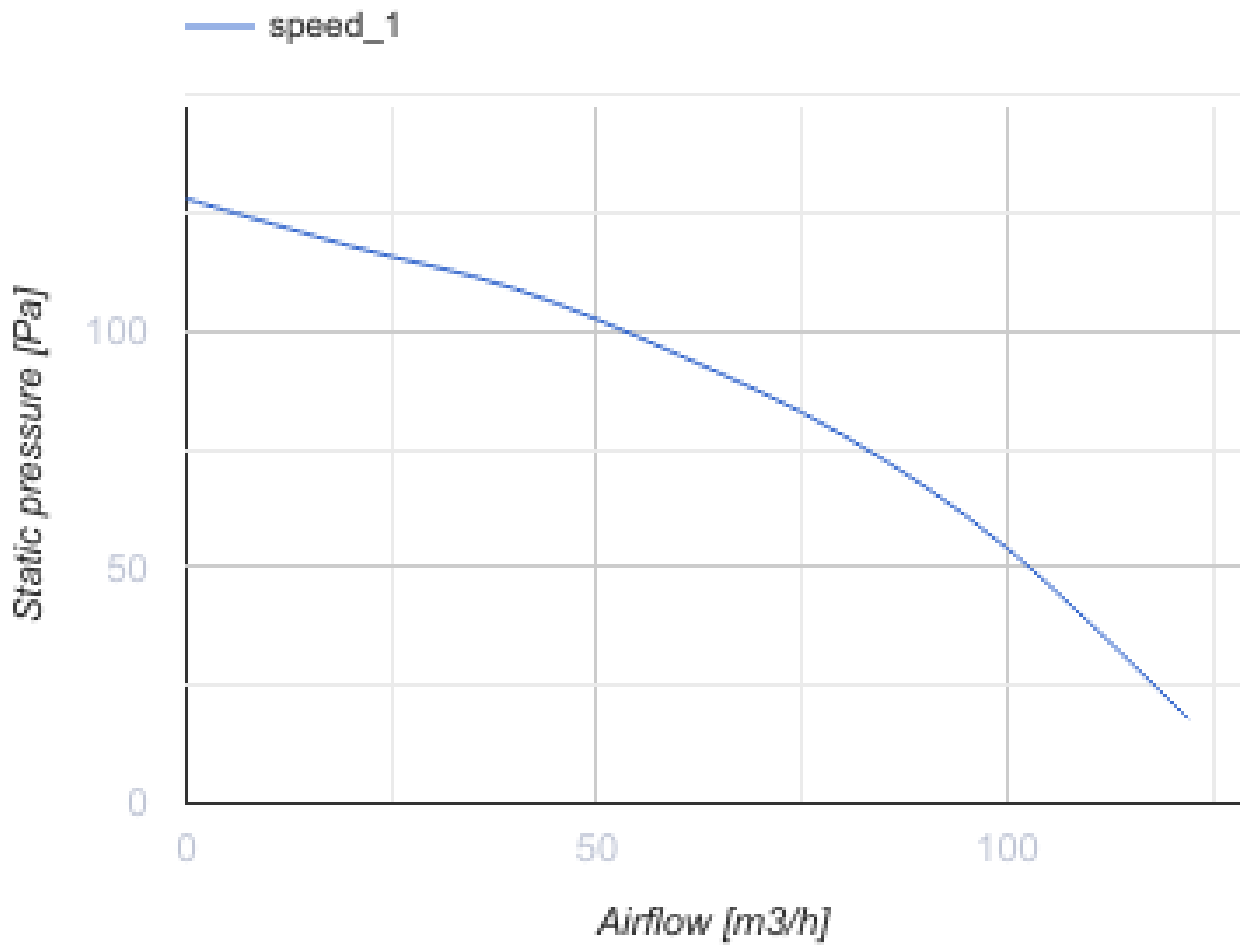

Force Max 100 S

Centrifugal fans

- Maximum airflow: 122
- Sound pressure level LpA at 3 m: 38
- Motor type: AC
- Pull cord

	Unit of measurement	Force Max 100 S
Connected air duct size	mm	100
Speed	-	1
Minimum supply voltage	V	220
Maximum supply voltage	V	240
Power supply frequency	Hz	50
Rated power	W	29
Unit current	A	
Maximum airflow	m ³ /h	122
Sound pressure level LpA at 3 m	dB(A)	38
Weight	kg	1.3
Ambient air temperature min	°C	0
Ambient air temperature max	°C	45
Ingress protection rating	-	IP2X

Dimensions

a	b	c	Ø D	e	f	g
180	195	132	98	26	73	59

Accessories

Other accessories

Name	Photo	Description
CDT E1.8		Thyristor speed controller