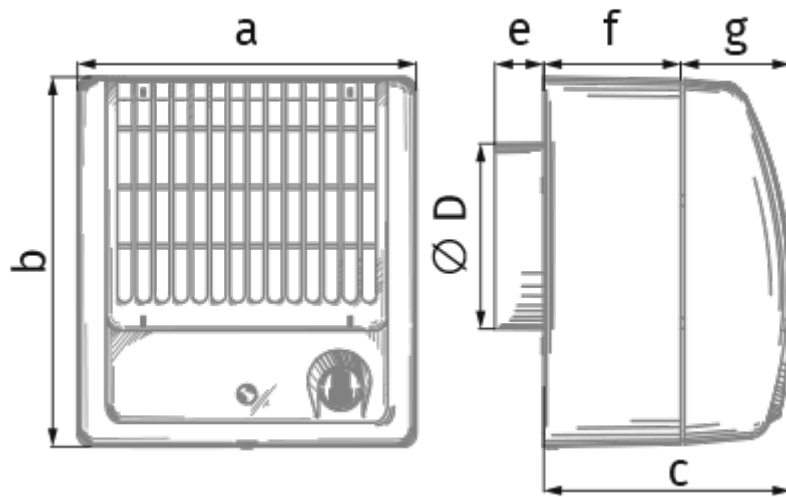

## Force Max 100 S

Centrifugal fans

- Maximum airflow: 122
- Sound pressure level LpA at 3 m: 38
- Motor type: AC
- Pull cord

	Unit of measurement	Force Max 100 S
Connected air duct size	mm	100
Speed	-	1
Minimum supply voltage	V	220
Maximum supply voltage	V	240
Power supply frequency	Hz	50
Rated power	W	29
Unit current	A	
Maximum airflow	m <sup>3</sup> /h	122
Sound pressure level LpA at 3 m	dB(A)	38
Weight	kg	1.3
Ambient air temperature min	°C	0
Ambient air temperature max	°C	45
Ingress protection rating	-	IP2X

### Dimensions

a	b	c	Ø D	e	f	g
180	195	132	98	26	73	59