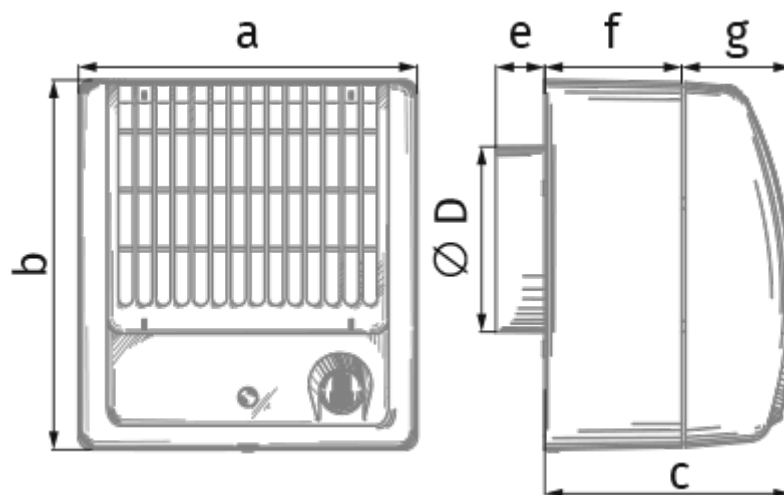

Force Max 100 S

Centrifugal fans

- Maximum airflow: 122
- Sound pressure level LpA at 3 m: 38
- Motor type: AC
- Pull cord

	Unit of measurement	Force Max 100 S
Connected air duct size	mm	100
Speed	-	1
Minimum supply voltage	V	220
Maximum supply voltage	V	240
Power supply frequency	Hz	50
Rated power	W	29
Unit current	A	
Maximum airflow	m ³ /h	122
Sound pressure level LpA at 3 m	dB(A)	38
Weight	kg	1.3
Ambient air temperature min	°C	0
Ambient air temperature max	°C	45
Ingress protection rating	-	IP2X

Dimensions

a	b	c	Ø D	e	f	g
180	195	132	98	26	73	59

Accessories

Other accessories

Name	Photo	Description
CDT E1.8		Thyristor speed controller