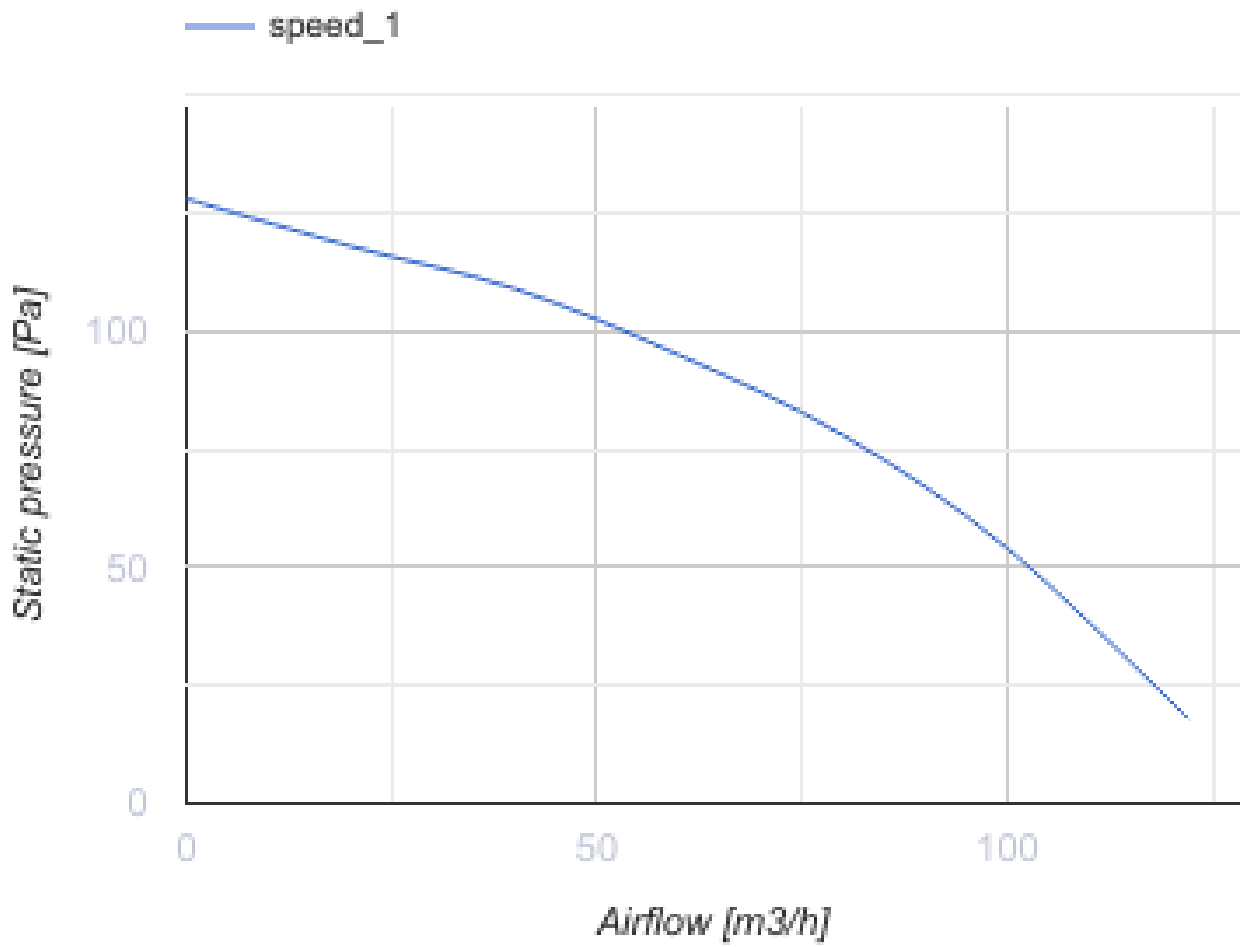

## Force Max 100 S

Centrifugal fans

- Maximum airflow: 122
- Sound pressure level LpA at 3 m: 38
- Motor type: AC
- Pull cord

	Unit of measurement	Force Max 100 S
Connected air duct size	mm	100
Speed	-	1
Minimum supply voltage	V	220
Maximum supply voltage	V	240
Power supply frequency	Hz	50
Rated power	W	29
Unit current	A	
Maximum airflow	m <sup>3</sup> /h	122
Sound pressure level LpA at 3 m	dB(A)	38
Weight	kg	1.3
Ambient air temperature min	°C	0
Ambient air temperature max	°C	45
Ingress protection rating	-	IP2X

### Dimensions

a	b	c	Ø D	e	f	g
180	195	132	98	26	73	59