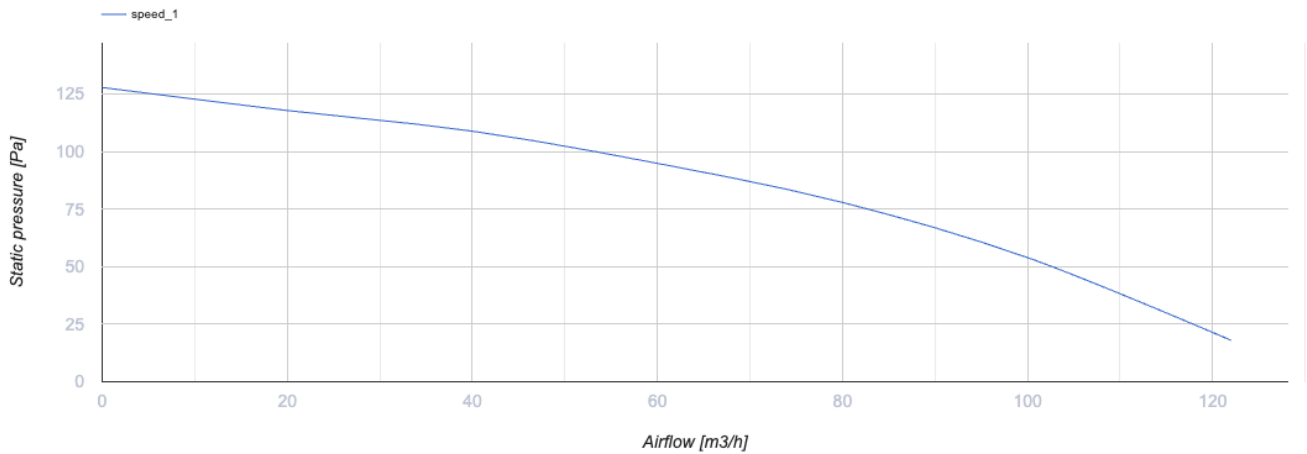

Force Max 100 IR

Centrifugal fans

- Maximum airflow: 122
- Sound pressure level LpA at 3 m: 38
- Motor type: AC
- Motion sensor
- Timer: Turn off timer

	Unit of measurement	Force Max 100 IR
Connected air duct size	mm	100
Speed	-	1
Minimum supply voltage	V	220
Maximum supply voltage	V	240
Power supply frequency	Hz	50
Rated power	W	29
Unit current	A	
Maximum airflow	m ³ /h	122
Sound pressure level LpA at 3 m	dB(A)	38
Weight	kg	1.3
Ambient air temperature min	°C	0
Ambient air temperature max	°C	45
Ingress protection rating	-	IP2X

Dimensions

a	b	c	∅ D	e	f	g
180	195	132	98	26	73	59

Accessories

Other accessories

Name	Photo	Description
CDT E1.8		Thyristor speed controller