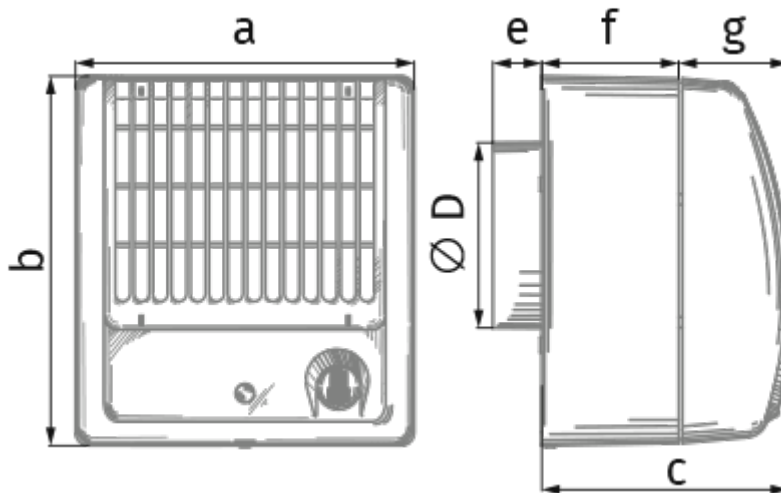

Force Max 100 IR

Centrifugal fans

- Maximum airflow: 122
- Sound pressure level LpA at 3 m: 38
- Motor type: AC
- Motion sensor
- Timer: Turn off timer

	Unit of measurement	Force Max 100 IR
Connected air duct size	mm	100
Speed	-	1
Minimum supply voltage	V	220
Maximum supply voltage	V	240
Power supply frequency	Hz	50
Rated power	W	29
Unit current	A	
Maximum airflow	m ³ /h	122
Sound pressure level LpA at 3 m	dB(A)	38
Weight	kg	1.3
Ambient air temperature min	°C	0
Ambient air temperature max	°C	45
Ingress protection rating	-	IP2X

Dimensions

a	b	c	∅ D	e	f	g
180	195	132	98	26	73	59

Accessories

Other accessories

Name	Photo	Description
CDT E1.8		Thyristor speed controller