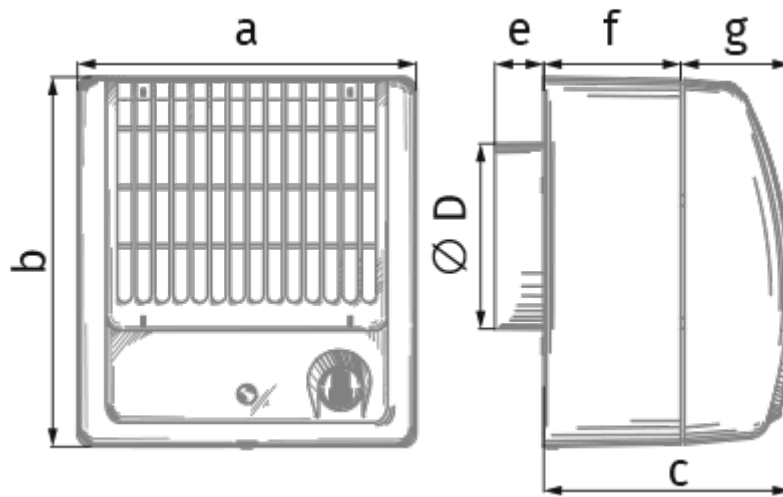

Force Max 100

Centrifugal fans

- Maximum airflow: 122
- Sound pressure level LpA at 3 m: 38
- Motor type: AC
- Casing material: Plastic

	Unit of measurement	Force Max 100
Connected air duct size	mm	100
Speed	-	1
Minimum supply voltage	V	220
Maximum supply voltage	V	240
Power supply frequency	Hz	50
Rated power	W	29
Unit current	A	
Maximum airflow	m ³ /h	122
Sound pressure level LpA at 3 m	dB(A)	38
Weight	kg	1.3
Ambient air temperature min	°C	0
Ambient air temperature max	°C	45
Ingress protection rating	-	IP2X

Dimensions

a	b	c	Ø D	e	f	g
180	195	132	98	26	73	59

Accessories

Other accessories

Name	Photo	Description
CDT E1.8		Thyristor speed controller