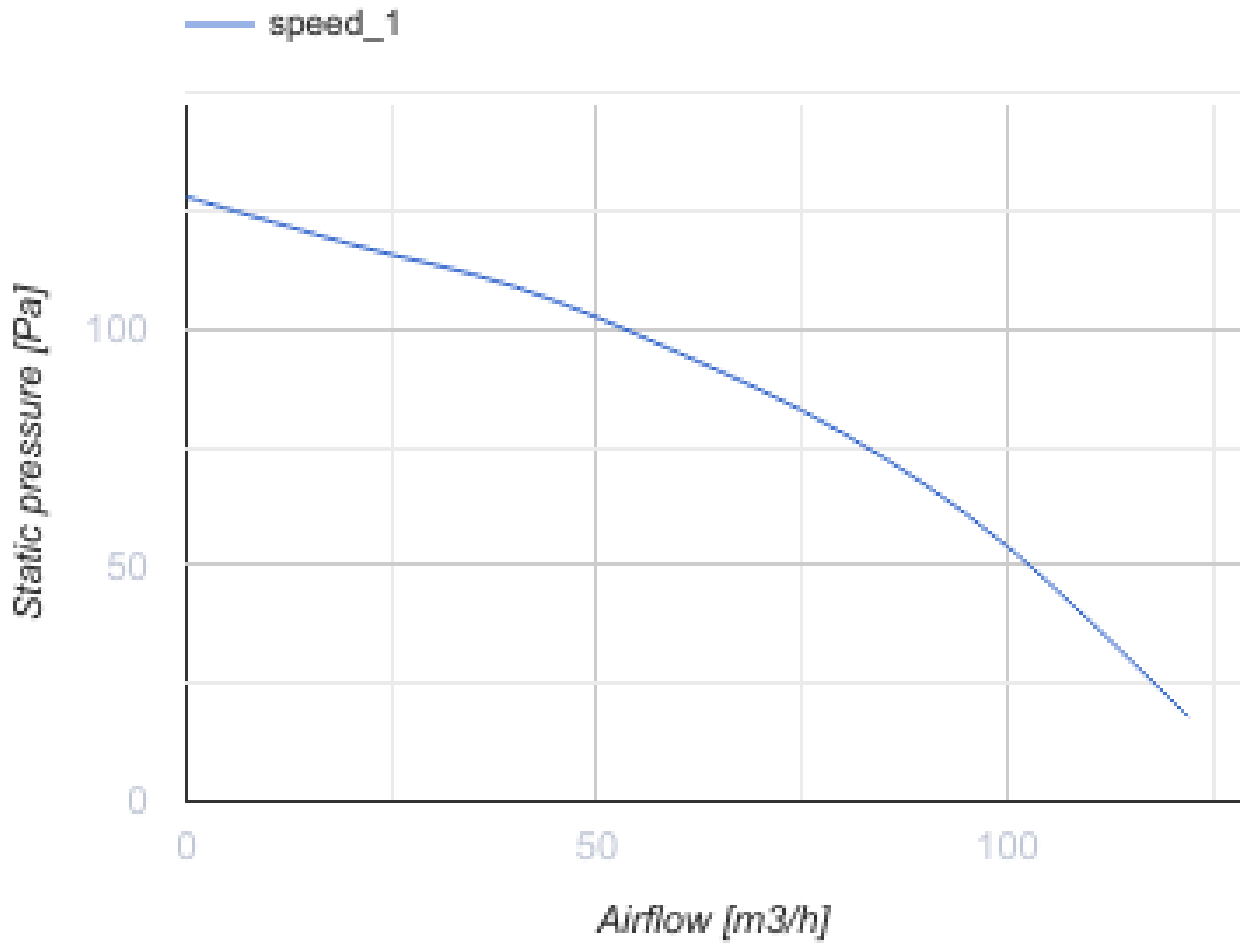

Force Max 100

Centrifugal fans

- Maximum airflow: 122
- Sound pressure level LpA at 3 m: 38
- Motor type: AC
- Casing material: Plastic

	Unit of measurement	Force Max 100
Connected air duct size	mm	100
Speed	-	1
Minimum supply voltage	V	220
Maximum supply voltage	V	240
Power supply frequency	Hz	50
Rated power	W	29
Unit current	A	
Maximum airflow	m ³ /h	122
Sound pressure level LpA at 3 m	dB(A)	38
Weight	kg	1.3
Ambient air temperature min	°C	0
Ambient air temperature max	°C	45
Ingress protection rating	-	IP2X

Dimensions

a	b	c	Ø D	e	f	g
180	195	132	98	26	73	59

Accessories

Other accessories

Name	Photo	Description
CDT E1.8		Thyristor speed controller