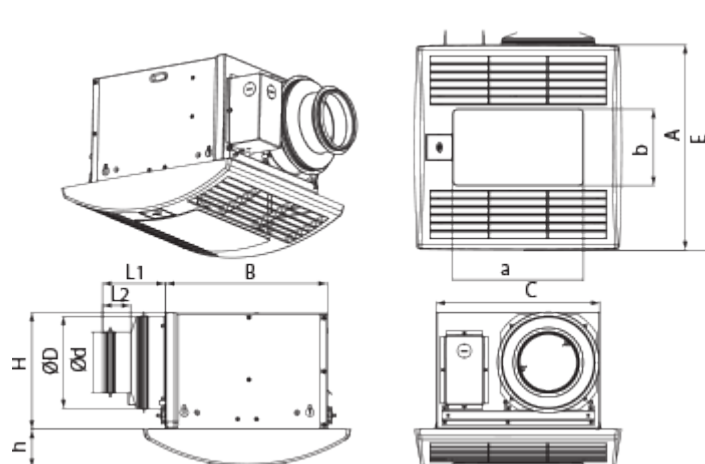

Ceileo DC 110 Light T

Centrifugal extract low-noise and low-watt fans for ceiling mounting

- Maximum airflow: 187
- Sound pressure level LpA at 3 m: 25
- Lighting
- Motor type: DC
- Impeller type: Centrifugal forward curved blades
- Casing material: Galvanized steel
- Backdraft protection: Backdraft damper
- Timer: Turn off timer

	Unit of measurement	Ceileo DC 110 Light T
Connected air duct size	mm	150/100
Speed	-	1
Minimum supply voltage	V	120
Maximum supply voltage	V	240
Power supply frequency	Hz	50/60
Rated power	W	19
Unit current	A	0.18
Maximum airflow	m ³ /h	187
Sound pressure level LpA at 3 m	dB(A)	25
Weight	kg	6.4
Ambient air temperature min	°C	1
Ambient air temperature max	°C	40
Ingress protection rating	-	IPX2

Dimensions

Ø D	Ø d	L1	L2	A	B	C	E	H	h	a	b
148	98	100	45	330	258	260	395	188	62	208	123

Accessories

Other accessories

Name	Photo	Description
CDP-2/10		Multi-speed switch

Hoods

Name	Photo	Description
Decor S 102 HK		Metal hoods
Decor S 152 HK		Metal hoods