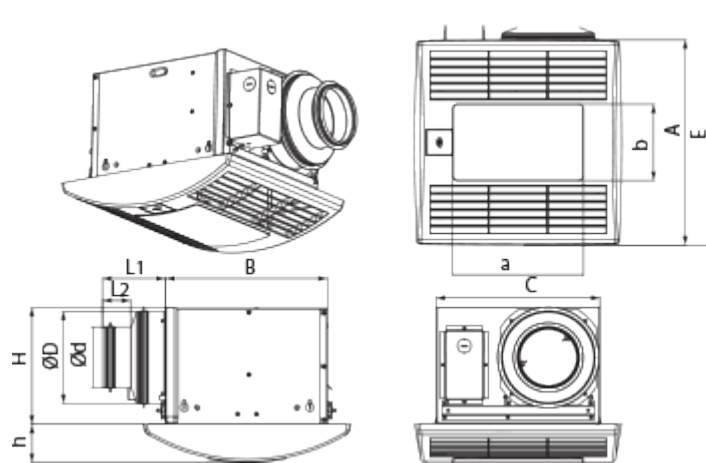

Ceileo DC 110 Light T

Centrifugal extract low-noise and low-watt fans for ceiling mounting

- Maximum airflow: 187
- Sound pressure level LpA at 3 m: 25
- Lighting
- Motor type: DC
- Impeller type: Centrifugal forward curved blades
- Casing material: Galvanized steel
- Backdraft protection: Backdraft damper
- Timer: Turn off timer

	Unit of measurement	Ceileo DC 110 Light T
Connected air duct size	mm	150/100
Speed	-	1
Minimum supply voltage	V	120
Maximum supply voltage	V	240
Power supply frequency	Hz	50/60
Rated power	W	19
Unit current	A	0.18
Maximum airflow	m ³ /h	187
Sound pressure level LpA at 3 m	dB(A)	25
Weight	kg	6.4
Ambient air temperature min	°C	1
Ambient air temperature max	°C	40
Ingress protection rating	-	IPX2

Dimensions

Ø D	Ø d	L1	L2	A	B	C	E	H	h	a	b
148	98	100	45	330	258	260	395	188	62	208	123

Accessories

Other accessories

Name	Photo	Description
CDP-2/10		Multi-speed switch

Hoods

Name	Photo	Description
Decor S 102 HK		Metal hoods
Decor S 152 HK		Metal hoods