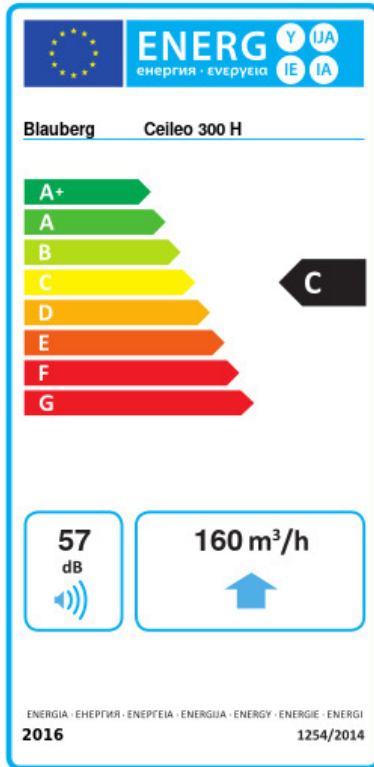

# Ceileo 300 H

Centrifugal extract low-noise and low-watt fans for ceiling mounting

- Maximum airflow: 320
- Sound pressure level LpA at 3 m: 32
- Impeller type: Centrifugal forward curved blades
- Casing material: Galvanized steel
- Backdraft protection: Backdraft damper
- Humidity sensor
- Timer: Turn off timer

	Unit of measurement	Ceileo 300 H			
Connected air duct size	mm	150			
Speed	-	2			
Phases	-	1			
Minimum supply voltage	V	230			
Maximum supply voltage	V	230			
Power supply frequency	Hz	50		60	
Rated power	W	31	49	63	35
Unit current	A	0.15	0.22	0.28	0.17
Maximum airflow	m <sup>3</sup> /h	220	300	320	200
Sound pressure level LpA at 3 m	dB(A)	28	31	32	27
Weight	kg	5.1			
Ambient air temperature min	°C	1			
Ambient air temperature max	°C	40			
Ingress protection rating	-	IPX2			

## Dimensions

∅ D	L1	A	B	C	E	H	h
149	50	330	258	260	395	188	18

## Ecodesign

Trademark	Blaubeerg					
Model	Ceileo 300 H					
Specific energy consumption (SEC) (kWh/(m <sup>2</sup> /a))	Cold		Average		Warm	
	-52.5	A+	-25.4	C	-9.9	F
Type of ventilation unit	Unidirectional					
Type of drive installed	2-speed					
Type of heat recovery system	None					
Maximum flow rate (m <sup>3</sup> /h)	160					
Electric power input (W)	44					
Reference flow rate (m <sup>3</sup> /s)	0.044					
Reference pressure difference (Pa)	50					
Specific power input (SPI) (W/(m <sup>3</sup> /h))	0.156					
Control typology	Local demand control					
Maximum external leakage rates (%)	2.7					
Sound power level (dB(A))	57					
Declared typology	RVU UVU					
The annual electricity consumption (AEC) (kWh/a)	Cold		Average		Warm	
	116		116		116	
The annual heating saved (AHS) (kWh/a)	Cold		Average		Warm	
	5536		2830		1280	