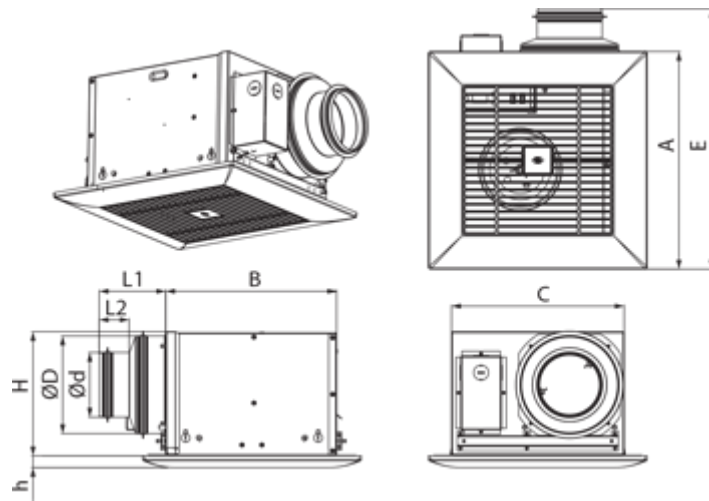

# Ceileo 300 H

Centrifugal extract low-noise and low-watt fans for ceiling mounting

- Maximum airflow: 320
- Sound pressure level LpA at 3 m: 32
- Impeller type: Centrifugal forward curved blades
- Casing material: Galvanized steel
- Backdraft protection: Backdraft damper
- Humidity sensor
- Timer: Turn off timer

	Unit of measurement	Ceileo 300 H			
Connected air duct size	mm	150			
Speed	-	2			
Phases	-	1			
Minimum supply voltage	V	230			
Maximum supply voltage	V	230			
Power supply frequency	Hz	50		60	
Rated power	W	31	49	63	35
Unit current	A	0.15	0.22	0.28	0.17
Maximum airflow	m <sup>3</sup> /h	220	300	320	200
Sound pressure level LpA at 3 m	dB(A)	28	31	32	27
Weight	kg	5.1			
Ambient air temperature min	°C	1			
Ambient air temperature max	°C	40			
Ingress protection rating	-	IPX2			

## Dimensions

∅ D	L1	A	B	C	E	H	h
149	50	330	258	260	395	188	18