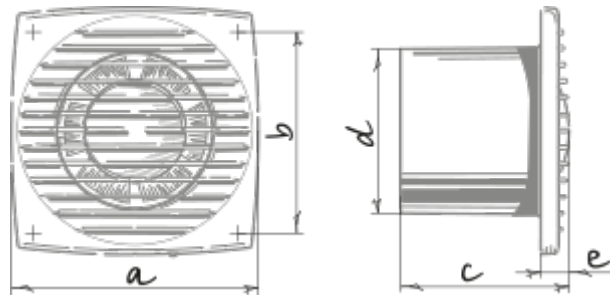

Bravo Still Platinum 150 SH

Extract fans

- Maximum airflow: 235
- Sound pressure level LpA at 3 m: 35
- Motor type: AC
- Casing material: Plastic
- Backdraft protection: Backdraft damper
- Pull cord
- Humidity sensor
- Timer: Turn off timer

	Unit of measurement	Bravo Still Platinum 150 SH
Connected air duct size	mm	150
Speed	-	1
Minimum supply voltage	V	220
Maximum supply voltage	V	240
Power supply frequency	Hz	50
Rated power	W	20
Unit current	A	0.13
Maximum airflow	m ³ /h	235
Sound pressure level LpA at 3 m	dB(A)	35
Ambient air temperature min	°C	1
Ambient air temperature max	°C	40
Ingress protection rating	-	IP34

Dimensions

a	b	c	∅ d	e
205	174	124	150	19

Accessories

Other accessories

Name	Photo	Description
CDT E1.8		Thyristor speed controller