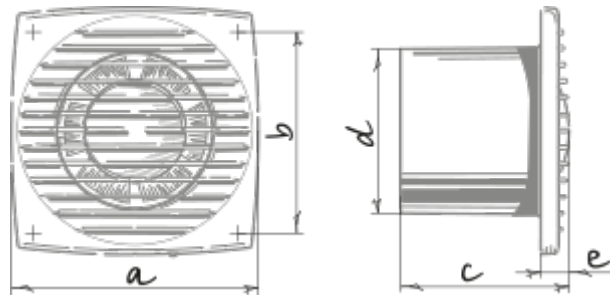

Bravo Still Platinum 150 S

Extract fans

- Maximum airflow: 235
- Sound pressure level LpA at 3 m: 35
- Motor type: AC
- Casing material: Plastic
- Backdraft protection: Backdraft damper
- Pull cord

	Unit of measurement	Bravo Still Platinum 150 S
Connected air duct size	mm	150
Speed	-	1
Minimum supply voltage	V	220
Maximum supply voltage	V	240
Power supply frequency	Hz	50
Rated power	W	20
Unit current	A	0.13
Maximum airflow	m ³ /h	235
Sound pressure level LpA at 3 m	dB(A)	35
Ambient air temperature min	°C	1
Ambient air temperature max	°C	40
Ingress protection rating	-	IP34

Dimensions

a	b	c	Ø d	e
205	174	124	150	19

Accessories

Other accessories

Name	Photo	Description
CDT E1.8		Thyristor speed controller