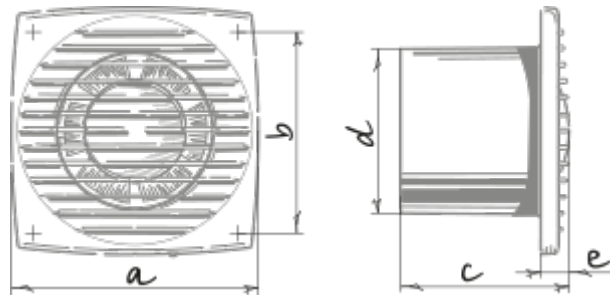

# Bravo Still Platinum 125 S

Extract fans

- Maximum airflow: 115
- Sound pressure level LpA at 3 m: 31
- Motor type: AC
- Casing material: Plastic
- Backdraft protection: Backdraft damper
- Pull cord

	Unit of measurement	Bravo Still Platinum 125 S
Connected air duct size	mm	125
Speed	-	1
Minimum supply voltage	V	220
Maximum supply voltage	V	240
Power supply frequency	Hz	50
Rated power	W	9.3
Unit current	A	0.006
Maximum airflow	m <sup>3</sup> /h	115
Sound pressure level LpA at 3 m	dB(A)	31
Ambient air temperature min	°C	1
Ambient air temperature max	°C	40
Ingress protection rating	-	IP34

## Dimensions

a	b	c	∅ d	e
176	144	104	125	17