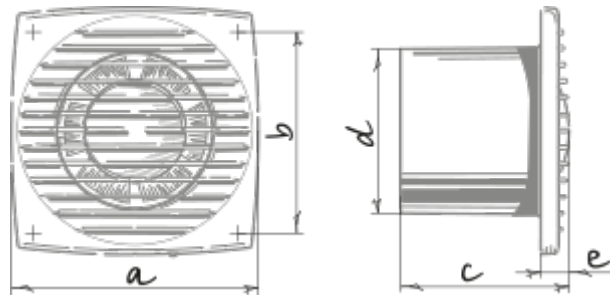

Bravo Still Platinum 125 H

Extract fans

- Maximum airflow: 115
- Sound pressure level LpA at 3 m: 31
- Motor type: AC
- Casing material: Plastic
- Backdraft protection: Backdraft damper
- Humidity sensor
- Timer: Turn off timer

	Unit of measurement	Bravo Still Platinum 125 H
Connected air duct size	mm	125
Speed	-	1
Minimum supply voltage	V	220
Maximum supply voltage	V	240
Power supply frequency	Hz	50
Rated power	W	9.3
Unit current	A	0.006
Maximum airflow	m ³ /h	115
Sound pressure level LpA at 3 m	dB(A)	31
Ambient air temperature min	°C	1
Ambient air temperature max	°C	40
Ingress protection rating	-	IP34

Dimensions

a	b	c	∅ d	e
176	144	104	125	17

Accessories

Other accessories

Name	Photo	Description
CDT E1.8		Thyristor speed controller