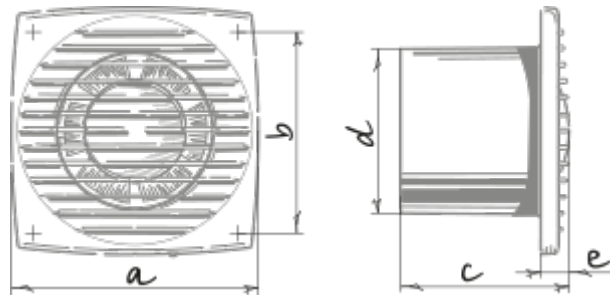

Bravo Still Platinum 100 S

Extract fans

- Maximum airflow: 70
- Sound pressure level LpA at 3 m: 26
- Motor type: AC
- Casing material: Plastic
- Backdraft protection: Backdraft damper
- Pull cord

	Unit of measurement	Bravo Still Platinum 100 S
Connected air duct size	mm	100
Speed	-	1
Minimum supply voltage	V	220
Maximum supply voltage	V	240
Power supply frequency	Hz	50
Rated power	W	5.6
Unit current	A	0.04
Maximum airflow	m ³ /h	70
Sound pressure level LpA at 3 m	dB(A)	26
Ambient air temperature min	°C	1
Ambient air temperature max	°C	40
Ingress protection rating	-	IP34

Dimensions

a	b	c	∅ d	e
150	122	102	100	17

Accessories

Other accessories

Name	Photo	Description
CDT E1.8		Thyristor speed controller