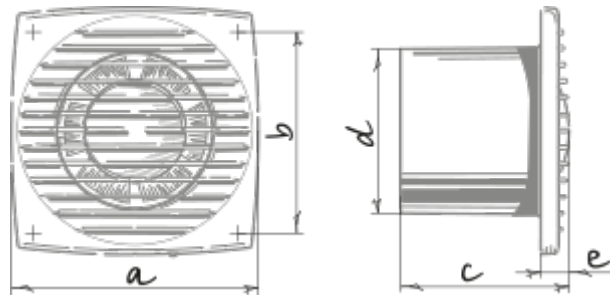

	Unit of measurement	Bravo Still Platinum 100 H
Connected air duct size	mm	100
Speed	-	1
Minimum supply voltage	V	220
Maximum supply voltage	V	240
Power supply frequency	Hz	50
Rated power	W	5.6
Unit current	A	0.04
Maximum airflow	m ³ /h	70
Sound pressure level LpA at 3 m	dB(A)	26
Ambient air temperature min	°C	1
Ambient air temperature max	°C	40
Ingress protection rating	-	IP34

Dimensions

a	b	c	∅ d	e
150	122	102	100	17

Accessories

Other accessories

Name	Photo	Description
CDT E1.8		Thyristor speed controller