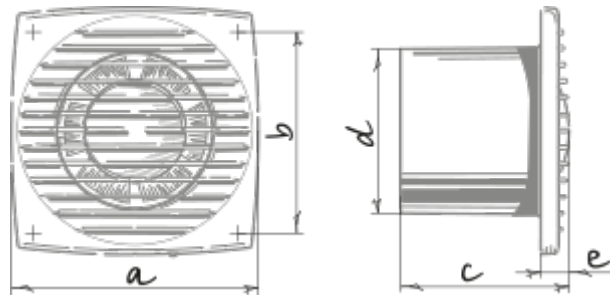

# Bravo Still Chrome 125 SH

Extract fans

- Maximum airflow: 115
- Sound pressure level LpA at 3 m: 31
- Motor type: AC
- Casing material: Plastic
- Backdraft protection: Backdraft damper
- Pull cord
- Humidity sensor
- Timer: Turn off timer

	Unit of measurement	Bravo Still Chrome 125 SH
Connected air duct size	mm	125
Speed	-	1
Minimum supply voltage	V	220
Maximum supply voltage	V	240
Power supply frequency	Hz	50
Rated power	W	9.3
Unit current	A	0.006
Maximum airflow	m <sup>3</sup> /h	115
Sound pressure level LpA at 3 m	dB(A)	31
Ambient air temperature min	°C	1
Ambient air temperature max	°C	40
Ingress protection rating	-	IP34

## Dimensions

a	b	c	∅ d	e
176	144	104	125	17