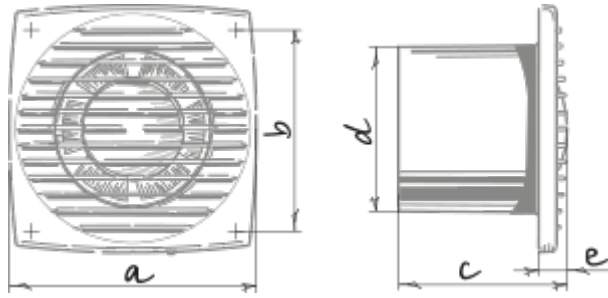

# Bravo Still Chrome 100 ST

Extract fans

- Maximum airflow: 70
- Sound pressure level LpA at 3 m: 26
- Motor type: AC
- Casing material: Plastic
- Backdraft protection: Backdraft damper
- Pull cord
- Timer: Turn off timer

	Unit of measurement	Bravo Still Chrome 100 ST
Connected air duct size	mm	100
Speed	-	1
Minimum supply voltage	V	220
Maximum supply voltage	V	240
Power supply frequency	Hz	50
Rated power	W	5.6
Unit current	A	0.04
Maximum airflow	m <sup>3</sup> /h	70
Sound pressure level LpA at 3 m	dB(A)	26
Ambient air temperature min	°C	1
Ambient air temperature max	°C	40
Ingress protection rating	-	IP34

## Dimensions

a	b	c	Ø d	e
150	122	102	100	17