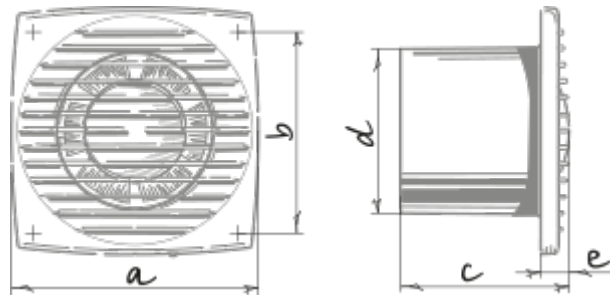

# Bravo Still Chrome 100 S

Extract fans

- Maximum airflow: 70
- Sound pressure level LpA at 3 m: 26
- Motor type: AC
- Casing material: Plastic
- Backdraft protection: Backdraft damper
- Pull cord

	Unit of measurement	Bravo Still Chrome 100 S
Connected air duct size	mm	100
Speed	-	1
Minimum supply voltage	V	220
Maximum supply voltage	V	240
Power supply frequency	Hz	50
Rated power	W	5.6
Unit current	A	0.04
Maximum airflow	m <sup>3</sup> /h	70
Sound pressure level LpA at 3 m	dB(A)	26
Ambient air temperature min	°C	1
Ambient air temperature max	°C	40
Ingress protection rating	-	IP34

## Dimensions

a	b	c	Ø d	e
150	122	102	100	17